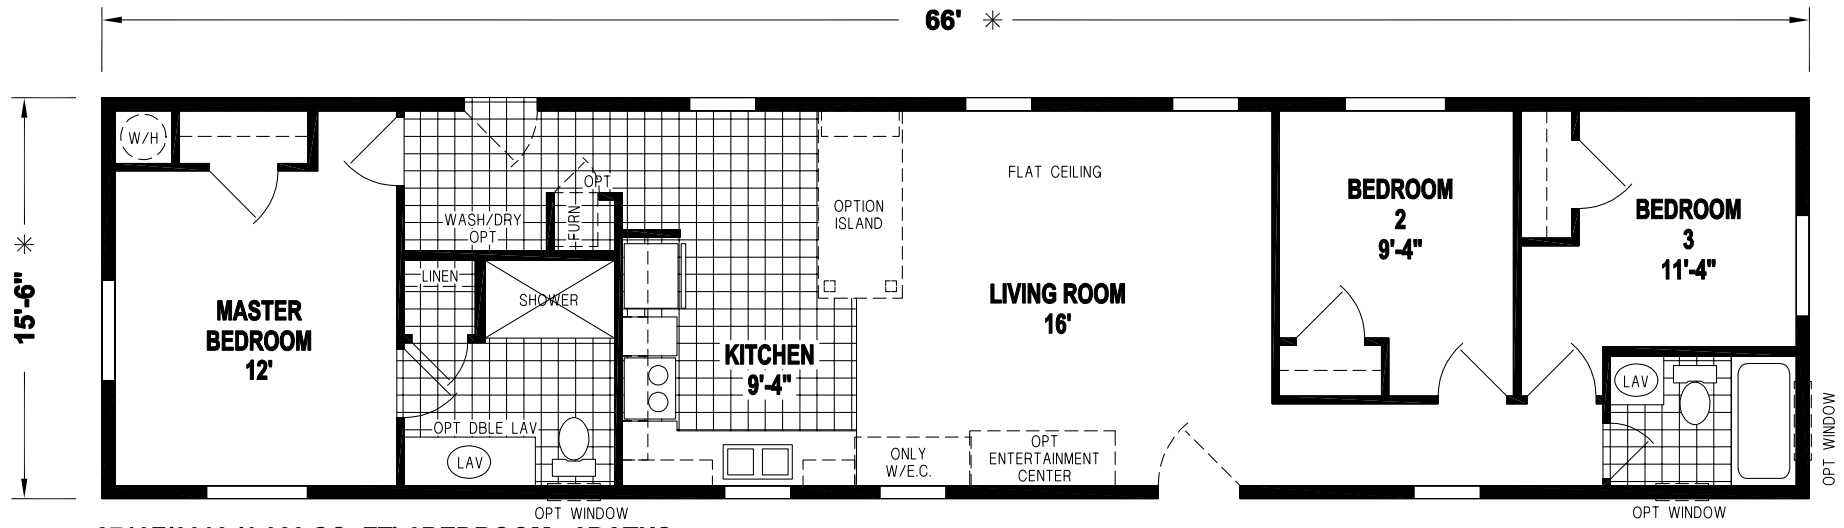

Akron

Prairie Dune Series

1,001 SQ. FT. (Approximate) 3 Bedroom, 2 Bath

Last Updated: 2-21-22

FACTORY EXPO HOME CENTERS
 315 W. Skyline Rd.
 Arkansas City, KS 67005

FactoryHomes.com | 1-800-965-0347

IMPORTANT: Alta Cima Corp reserves the right to modify, cancel or substitute products or features of this event at any time without prior notice or obligation. Pictures and other promotional materials are representative and may depict or contain floor plans, square footages, elevations, options, upgrades, extra design features, decorations, floor coverings, specialty light fixtures, custom paint and wall coverings, window treatments, landscaping, sound and alarm systems, furnishings, appliances, and other designer/decorator features and amenities that are not included as part of the home and/or may not be available at all locations. Home, pricing and community information is subject to change, and homes to prior sale, at any time without notice or obligation. ©2020 Alta Cima Corp. All rights reserved.