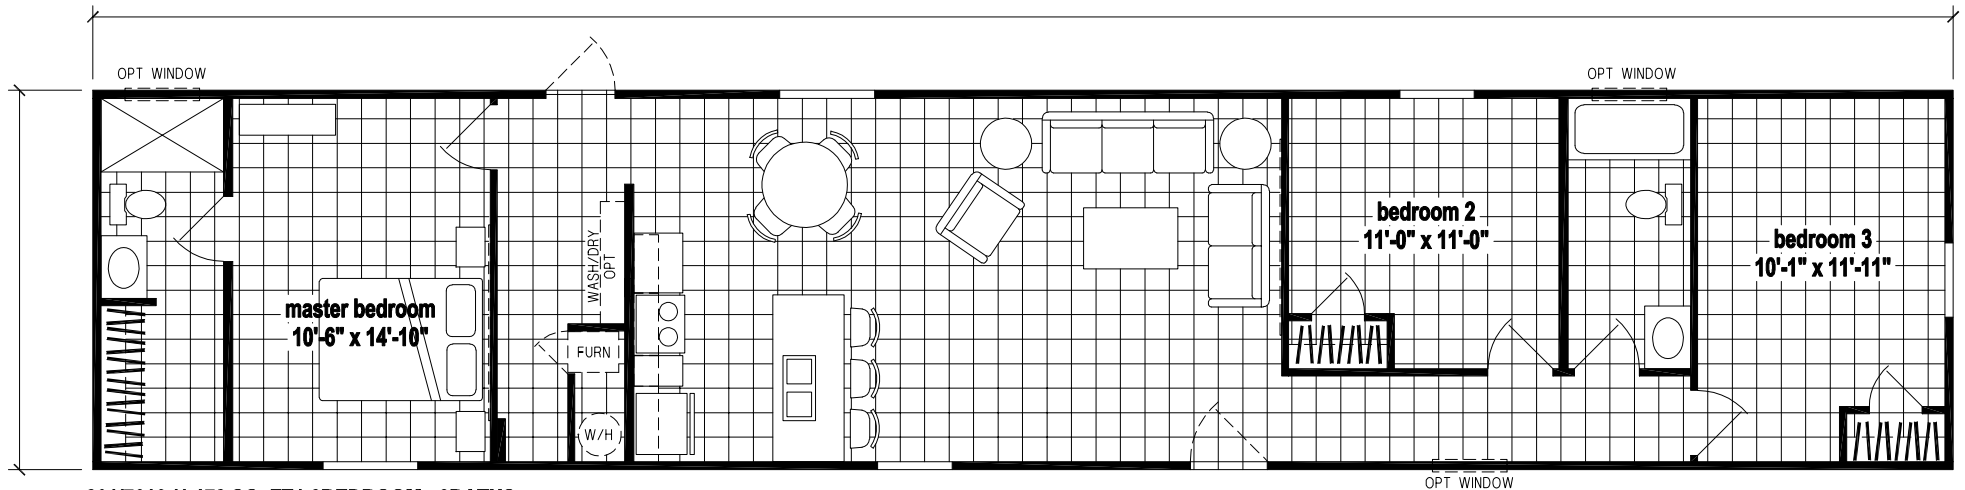

# Andale

Galaxy Series

1,153 SQ. FT. (Approximate) 3 Bedroom, 2 Bath

Last Updated: 2-22-22

**FACTORY EXPO HOME CENTERS**  
315 W. Skyline Rd.  
Arkansas City, KS 67005

**FactoryHomes.com | 1-800-965-0347**