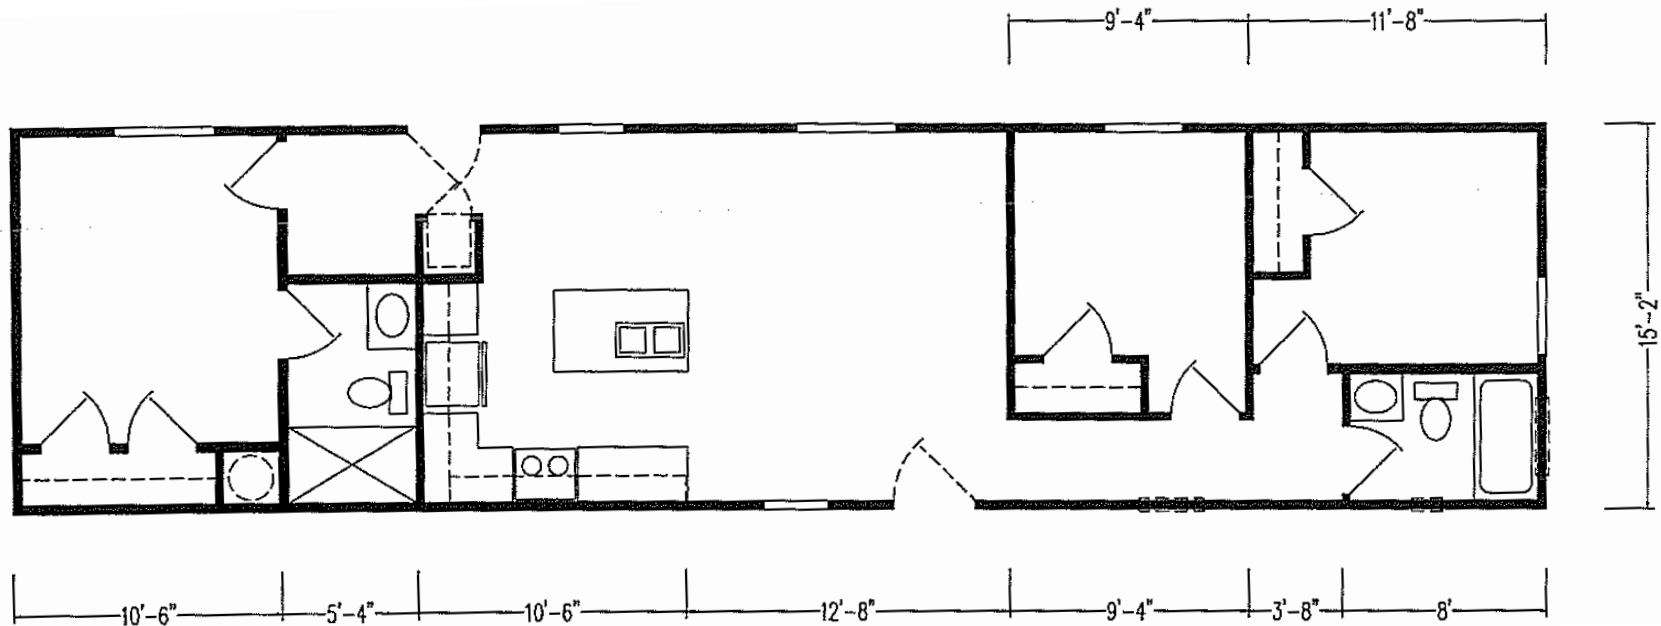

# Andover

Prairie Dune Series

910 SQ. FT. (Approximate) 3 Bedroom, 2 Bath

Last Updated: 1-25-22

**FACTORY EXPO HOME CENTERS**  
315 W. Skyline Rd.  
Arkansas City, KS 67005

**FactoryHomes.com | 1-800-965-0347**