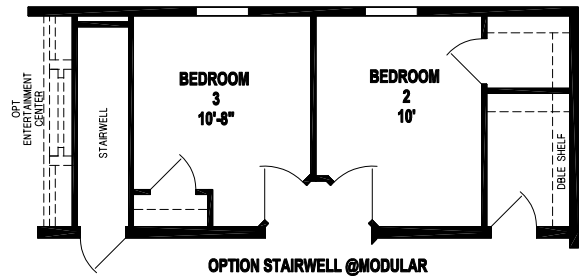

# Factory Expo

"Factory Direct Value" HOME CENTERS

3 Bedrooms, 2 Baths  
Approx. 1,716 Sq. Ft.

Last Updated: 11-14-19

315 W. Skyline Rd.  
Arkansas City, KS 67005

I authorize Factory Expo Home Centers to build my house, per this plan.