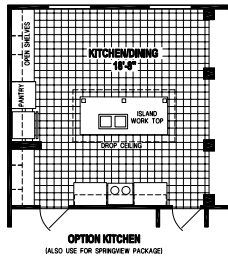

# Factory Expo

"Factory Direct Value" HOME CENTERS

3 Bedrooms, 2 Baths  
Approx. 1,716 Sq. Ft.

Last Updated: 11-14-19

315 W. Skyline Rd.  
Arkansas City, KS 67005

I authorize Factory Expo Home Centers to build my house, per this plan.