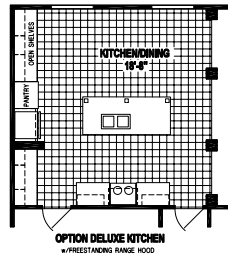

# Factory Expo

"Factory Direct Value" HOME CENTERS

3 Bedrooms, 2 Baths  
Approx. 1,716 Sq. Ft.

Last Updated: 11-14-19

315 W. Skyline Rd.  
Arkansas City, KS 67005

I authorize Factory Expo Home Centers to build my house, per this plan.