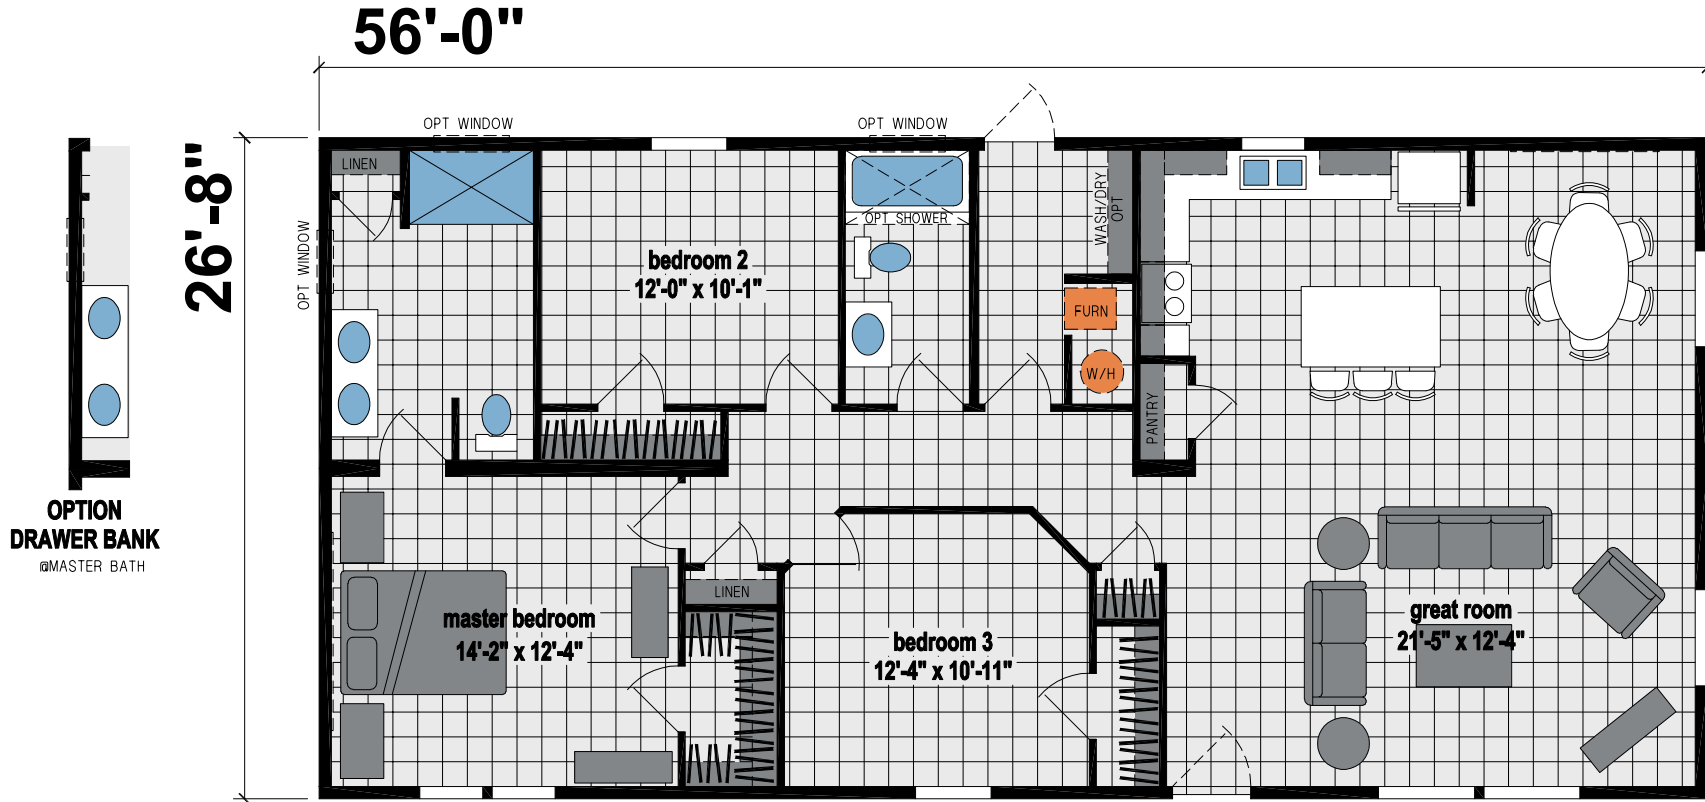

Brownell

Galaxy Series

1,494 SQ. FT. (Approximate) 3 Bedrooms, 2 Baths

CHAMPION
HOMES CENTER

Last Updated: 8-16-23

CHAMPION HOMES CENTER
315 W. Skyline Rd.
Arkansas City, KS 67005

FactoryHomes.com | 1-800-965-0347