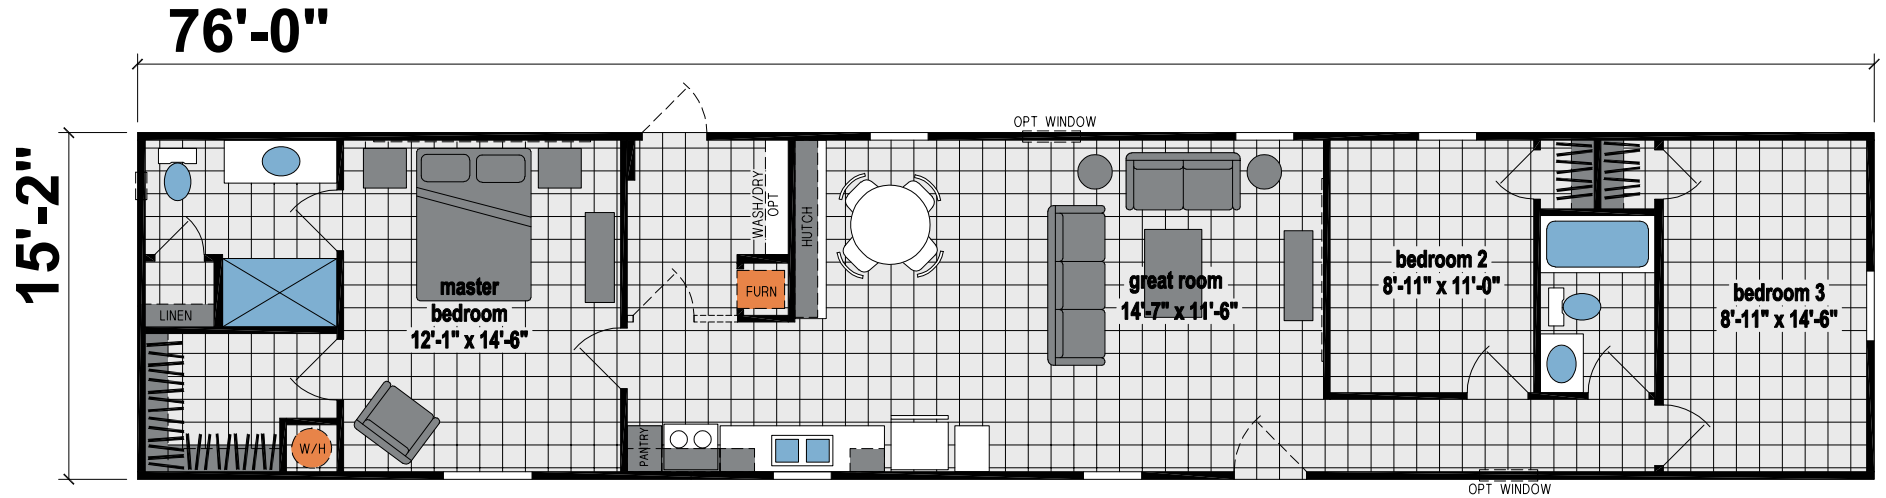

Burrton

Galaxy Series

1,153 SQ. FT. (Approximate) 3 Bedrooms, 2 Baths

CHAMPION
HOMES CENTER

Last Updated: 8-16-23

CHAMPION HOMES CENTER
315 W. Skyline Rd.
Arkansas City, KS 67005

FactoryHomes.com | 1-800-965-0347