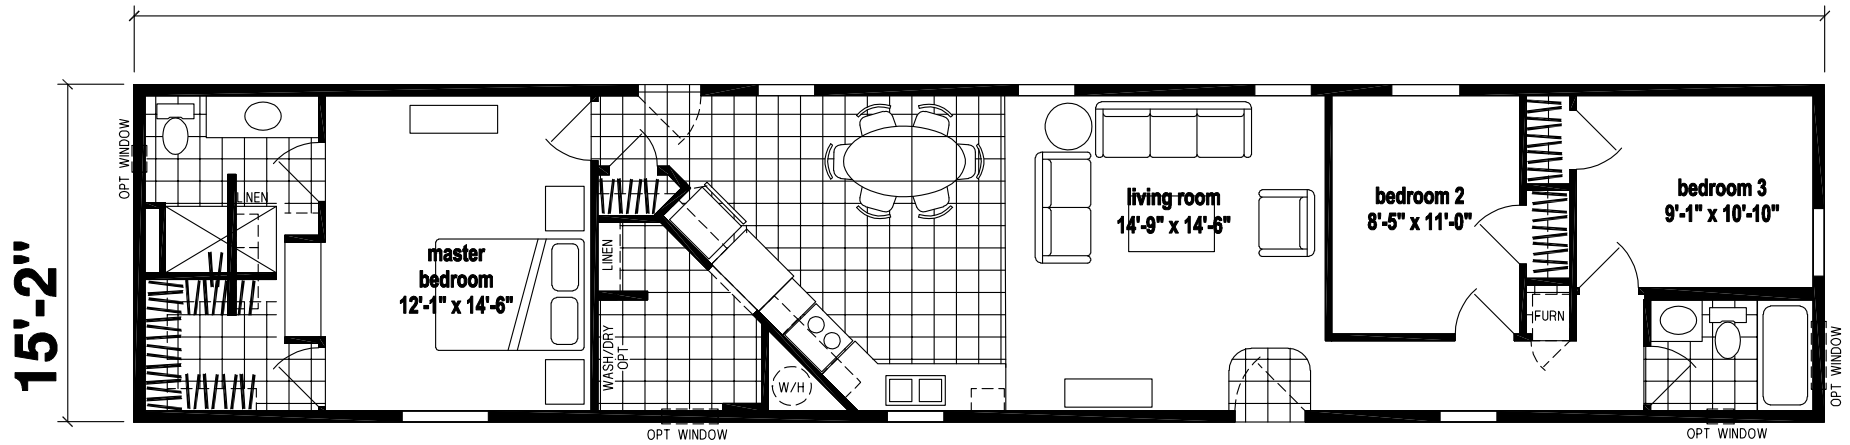

# Butler

Prairie Dune Series

1,152 SQ. FT. (Approximate) 3 Bedroom, 2 Bath

Last Updated: 9-19-22

OPTION SLIDING GLASS DOOR

**FACTORY EXPO HOME CENTERS**  
315 W. Skyline Rd.  
Arkansas City, KS 67005

**FactoryHomes.com | 1-800-965-0347**