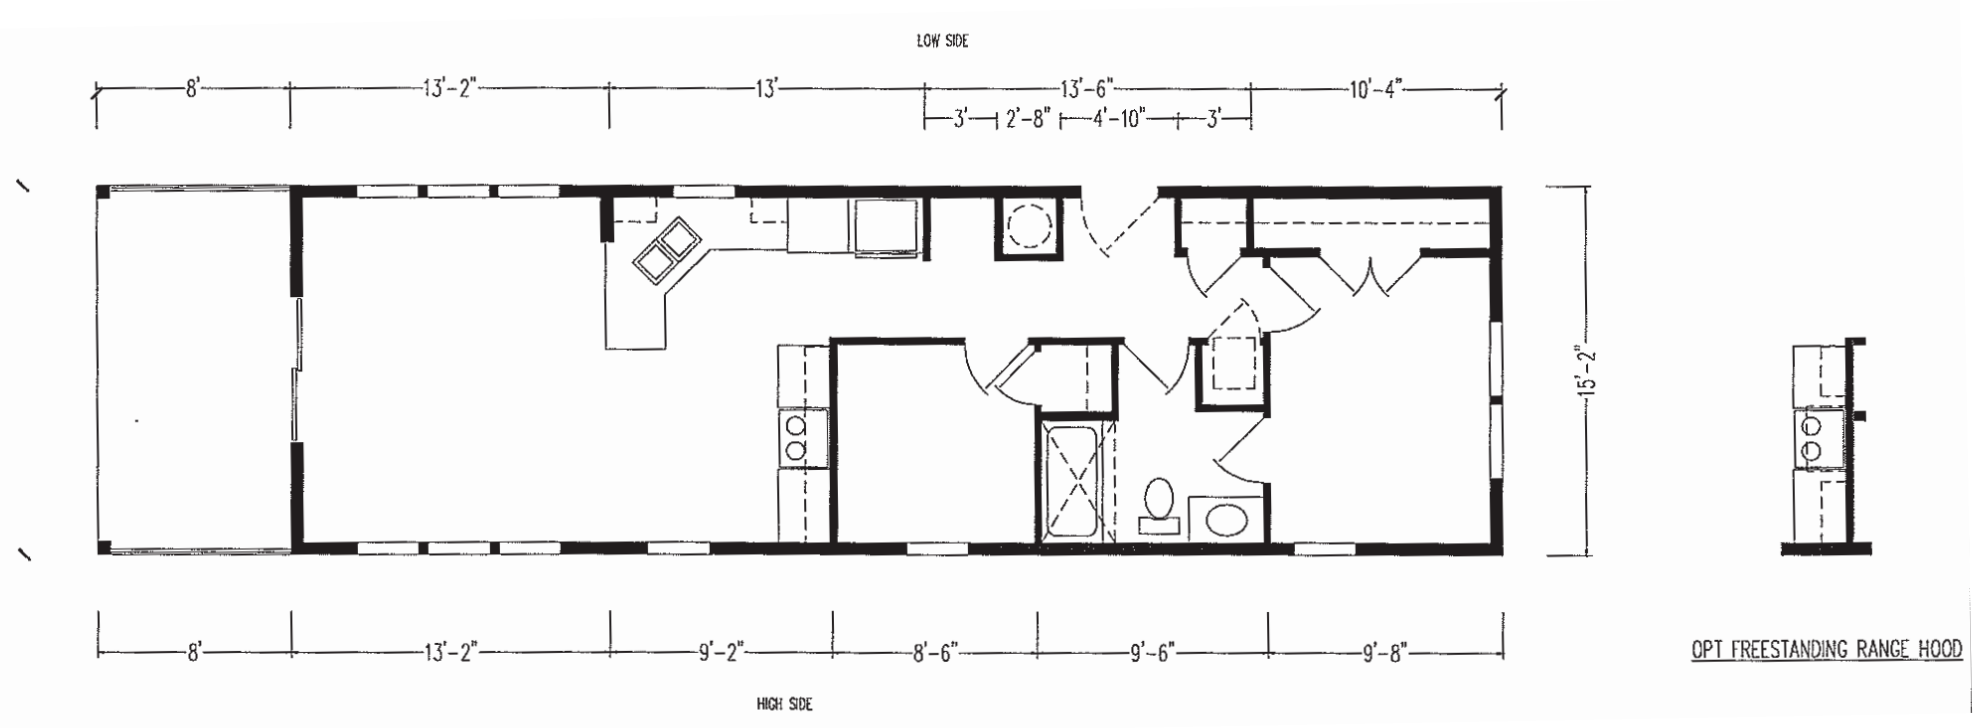

Cade

Contemporary Cabin Series

960 SQ. FT. (Approximate) 2 Bedroom, 1 Bath

Last Updated: 12-19-22

FACTORY EXPO HOME CENTERS
315 W. Skyline Rd.
Arkansas City, KS 67005

FactoryHomes.com | 1-800-965-0347

IMPORTANT: Alta Cima Corp reserves the right to modify, cancel or substitute products or features of this event at any time without prior notice or obligation. Pictures and other promotional materials are representative and may depict or contain floor plans, square footages, elevations, options, upgrades, extra design features, decorations, floor coverings, specialty light fixtures, custom paint and wall coverings, window treatments, landscaping, sound and alarm systems, furnishings, appliances, and other designer/decorator features and amenities that are not included as part of the home and/or may not be available at all locations. Home, pricing and community information is subject to change, and homes to prior sale, at any time without notice or obligation. ©2020 Alta Cima Corp. All rights reserved.