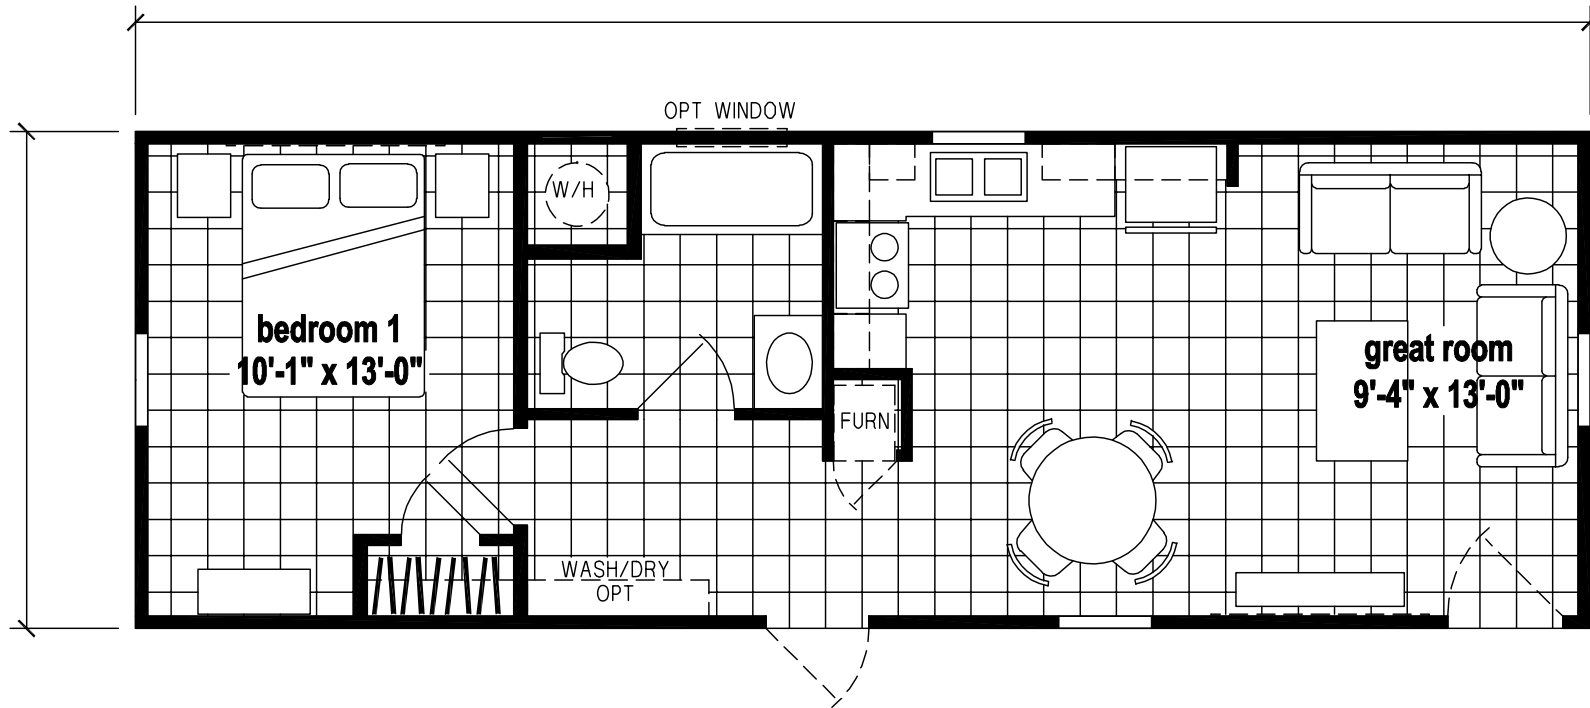

Cheney

Galaxy Series

533 SQ. FT. (Approximate) 1 Bedrooms, 1 Baths

Last Updated: 2-22-22

FACTORY EXPO HOME CENTERS
315 W. Skyline Rd.
Arkansas City, KS 67005

FactoryHomes.com | 1-800-965-0347

IMPORTANT: Alta Cima Corp reserves the right to modify, cancel or substitute products or features of this event at any time without prior notice or obligation. Pictures and other promotional materials are representative and may depict or contain floor plans, square footages, elevations, options, upgrades, extra design features, decorations, floor coverings, specialty light fixtures, custom paint and wall coverings, window treatments, landscaping, sound and alarm systems, furnishings, appliances, and other designer/decorator features and amenities that are not included as part of the home and/or may not be available at all locations. Home, pricing and community information is subject to change, and homes to prior sale, at any time without notice or obligation. ©2020 Alta Cima Corp. All rights reserved.