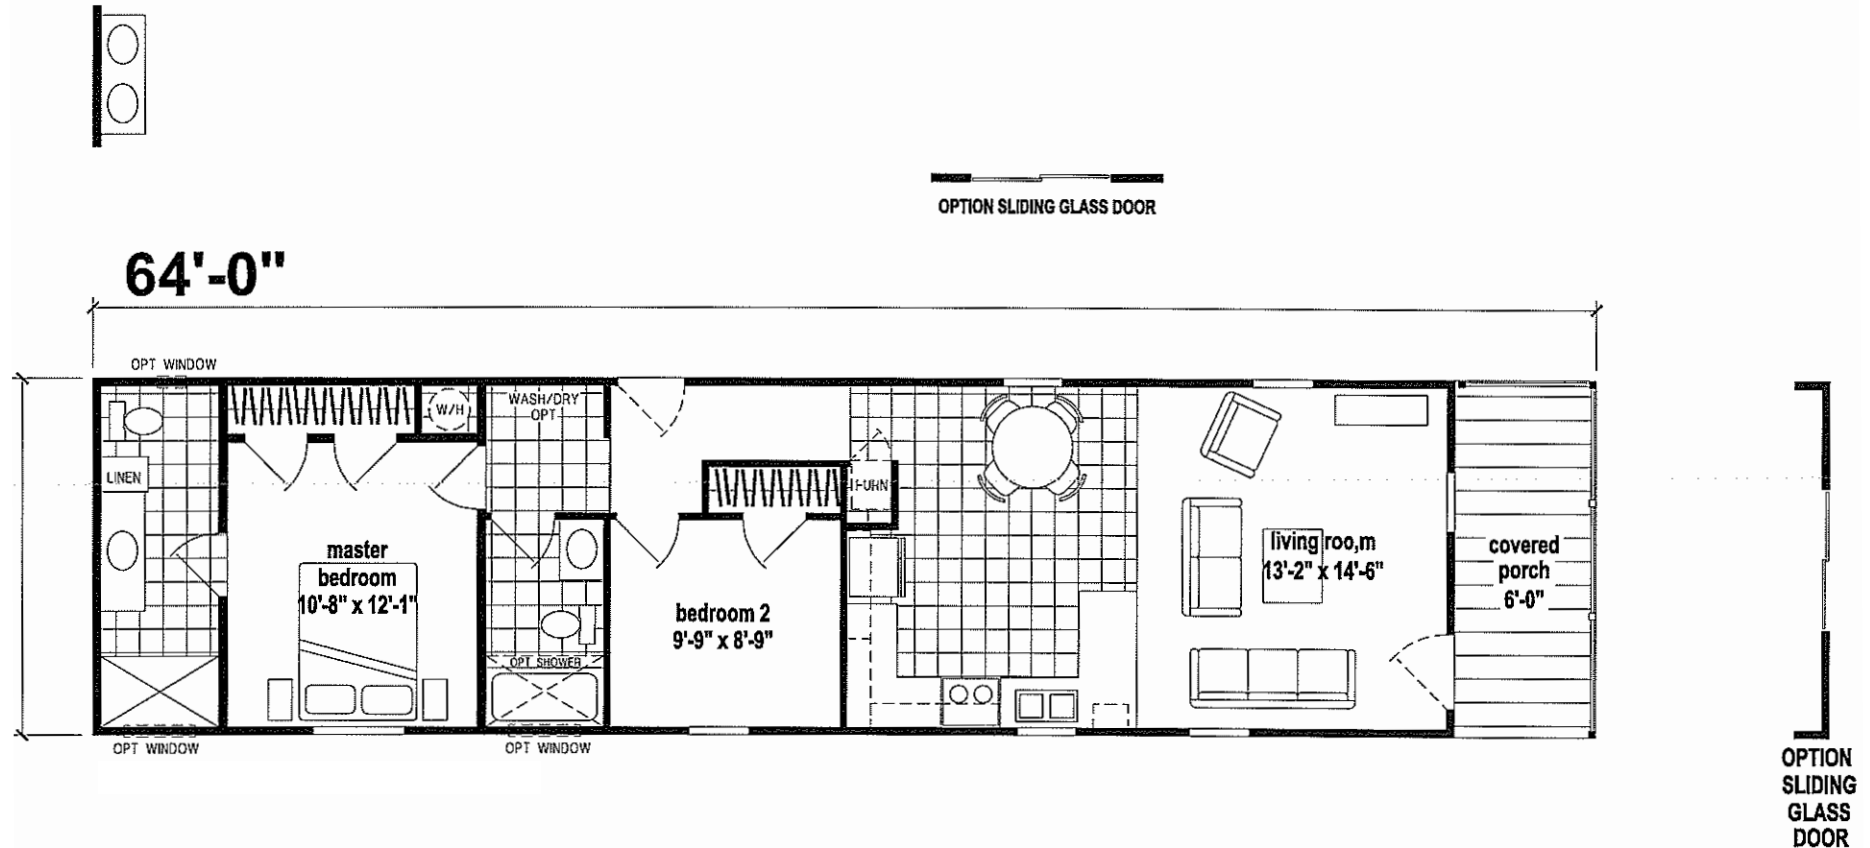

# Clafin

Prairie Dune Series

970 SQ. FT. (Approximate) 2 Bedroom, 2 Bath

Last Updated: 2-21-22

**FACTORY EXPO HOME CENTERS**  
 315 W. Skyline Rd.  
 Arkansas City, KS 67005

**FactoryHomes.com | 1-800-965-0347**