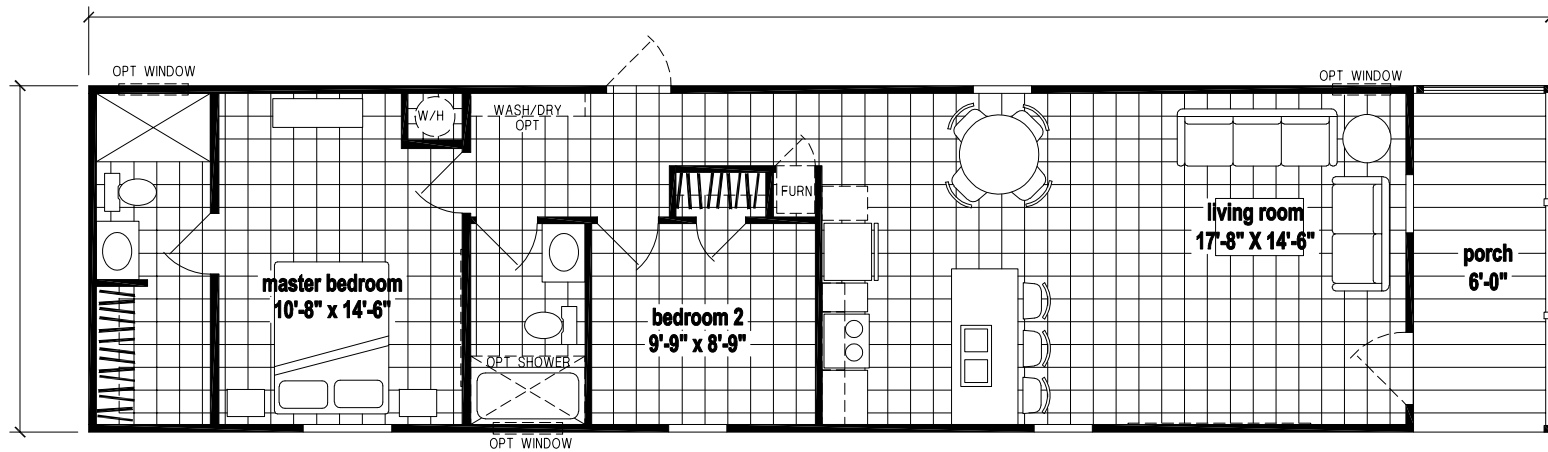

Cowley

Galaxy Series

992 SQ. FT. (Approximate) 2 Bedrooms, 2 Baths

Last Updated: 9-19-22

OPTION CLOSET

OPTION GARDEN TUB BATH

FACTORY EXPO HOME CENTERS
315 W. Skyline Rd.
Arkansas City, KS 67005

FactoryHomes.com | 1-800-965-0347