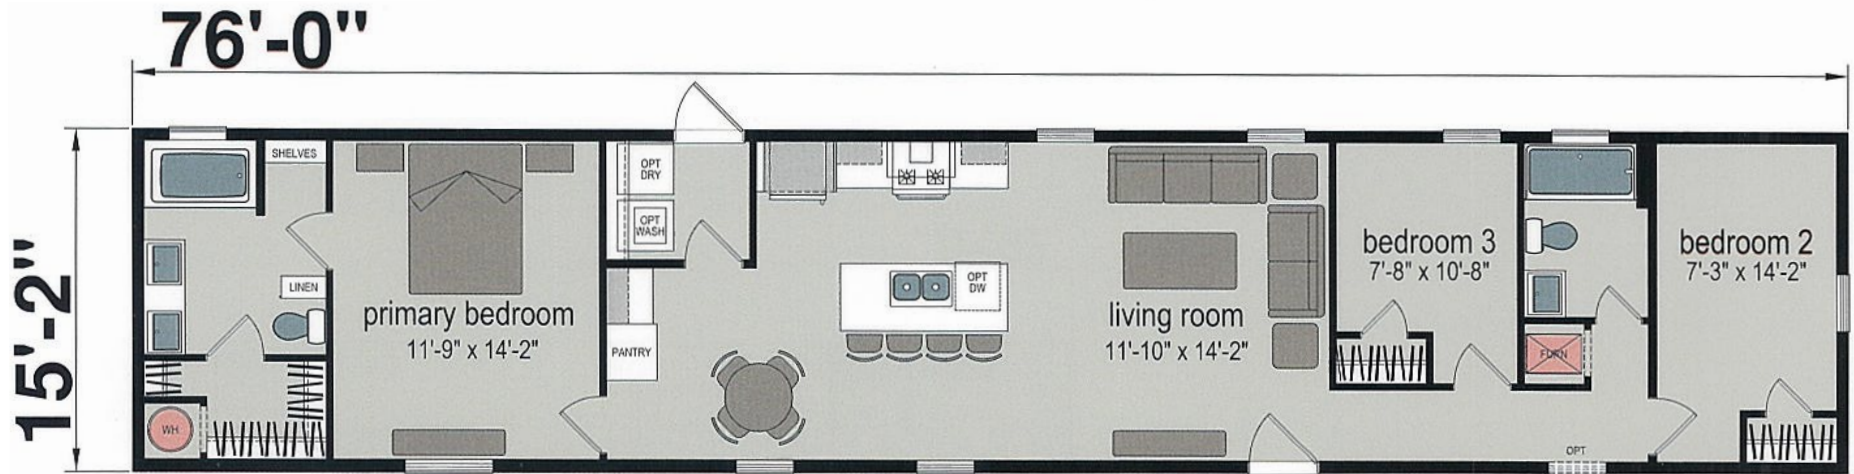

# Dorrance

Embrace Series

1,153 SQ. FT. (Approximate) 3 Bedroom, 2 Bath

Last Updated: 5-20-24

**CHAMPION HOMES CENTER**  
315 W. Skyline Rd.  
Arkansas City, KS 67005

**FactoryHomes.com | 1-800-965-0347**

**IMPORTANT:** Champion Homes reserves the right to modify, cancel or substitute products or features of this event at any time without prior notice or obligation. Pictures and other promotional materials are representative and may depict or contain floor plans, square footages, elevations, options, upgrades, extra design features, decorations, floor coverings, specialty light fixtures, custom paint and wall coverings, window treatments, landscaping, sound and alarm systems, furnishings, appliances, and other designer/decorator features and amenities that are not included as part of the home and/or may not be available at all locations. Home, pricing and community information is subject to change, and homes to prior sale, at any time without notice or obligation. ©2023 Champion Homes. All rights reserved.