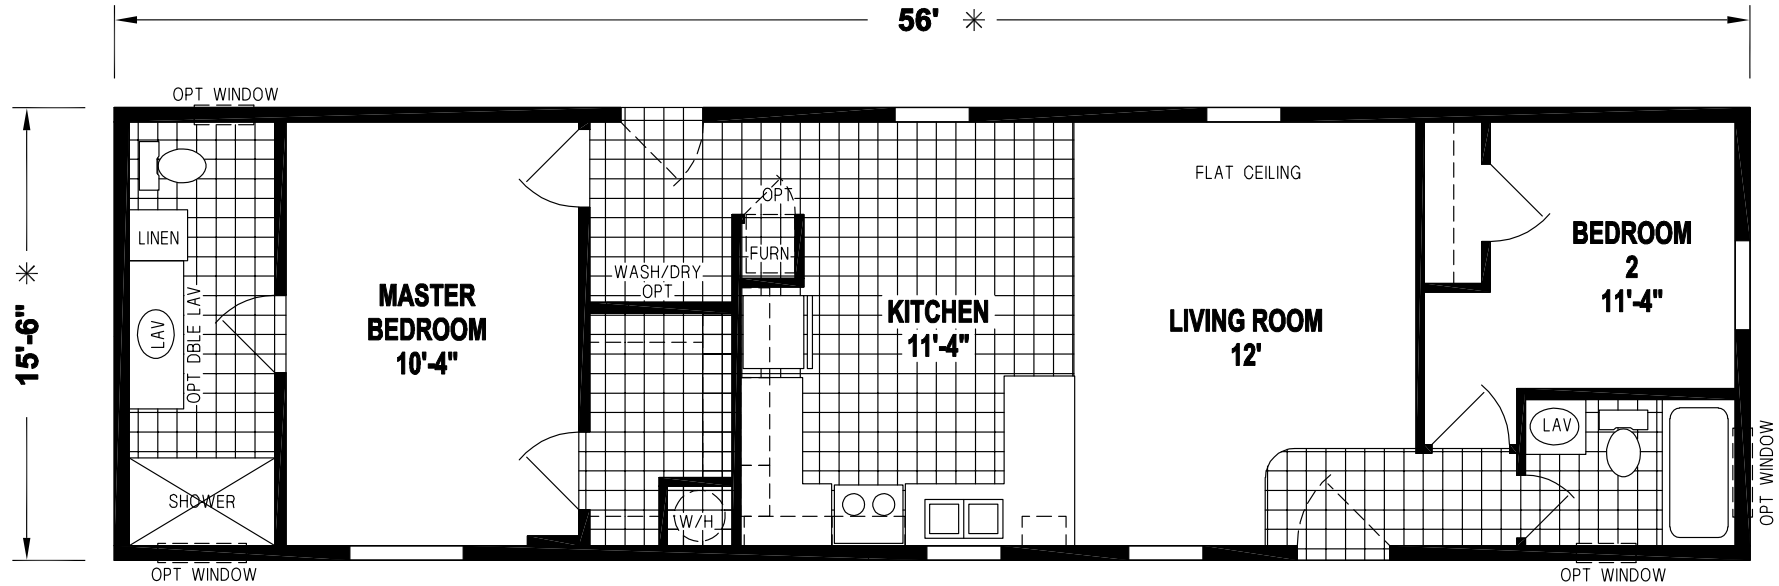

Edgewood

Prairie Dune Series

849 SQ. FT. (Approximate) 2 Bedroom, 2 Bath

Last Updated: 2-22-22

OPTION SLIDING GLASS DOOR

FACTORY EXPO HOME CENTERS
 315 W. Skyline Rd.
 Arkansas City, KS 67005

FactoryHomes.com | 1-800-965-0347