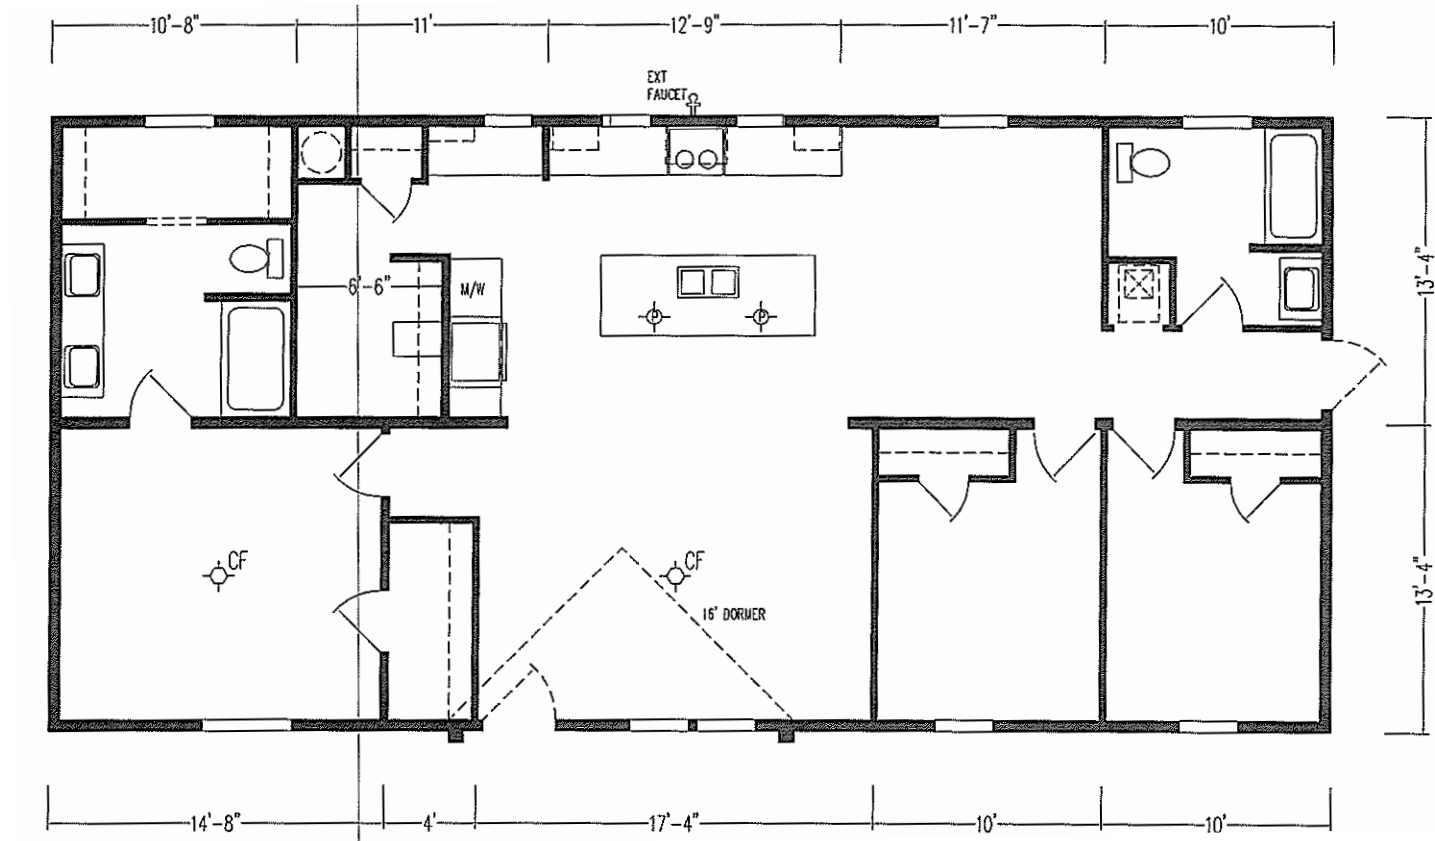

# Ellinwood

Galaxy Series

1,493 SQ. FT. (Approximate) 3 Bedroom, 2 Bath

Last Updated: 5-29-24

**CHAMPION HOMES CENTER**  
315 W. Skyline Rd.  
Arkansas City, KS 67005

**FactoryHomes.com | 1-800-965-0347**

**IMPORTANT:** Champion Homes reserves the right to modify, cancel or substitute products or features of this event at any time without prior notice or obligation. Pictures and other promotional materials are representative and may depict or contain floor plans, square footages, elevations, options, upgrades, extra design features, decorations, floor coverings, specialty light fixtures, custom paint and wall coverings, window treatments, landscaping, sound and alarm systems, furnishings, appliances, and other designer/decorator features and amenities that are not included as part of the home and/or may not be available at all locations. Home, pricing and community information is subject to change, and homes to prior sale, at any time without notice or obligation. ©2023 Champion Homes. All rights reserved.