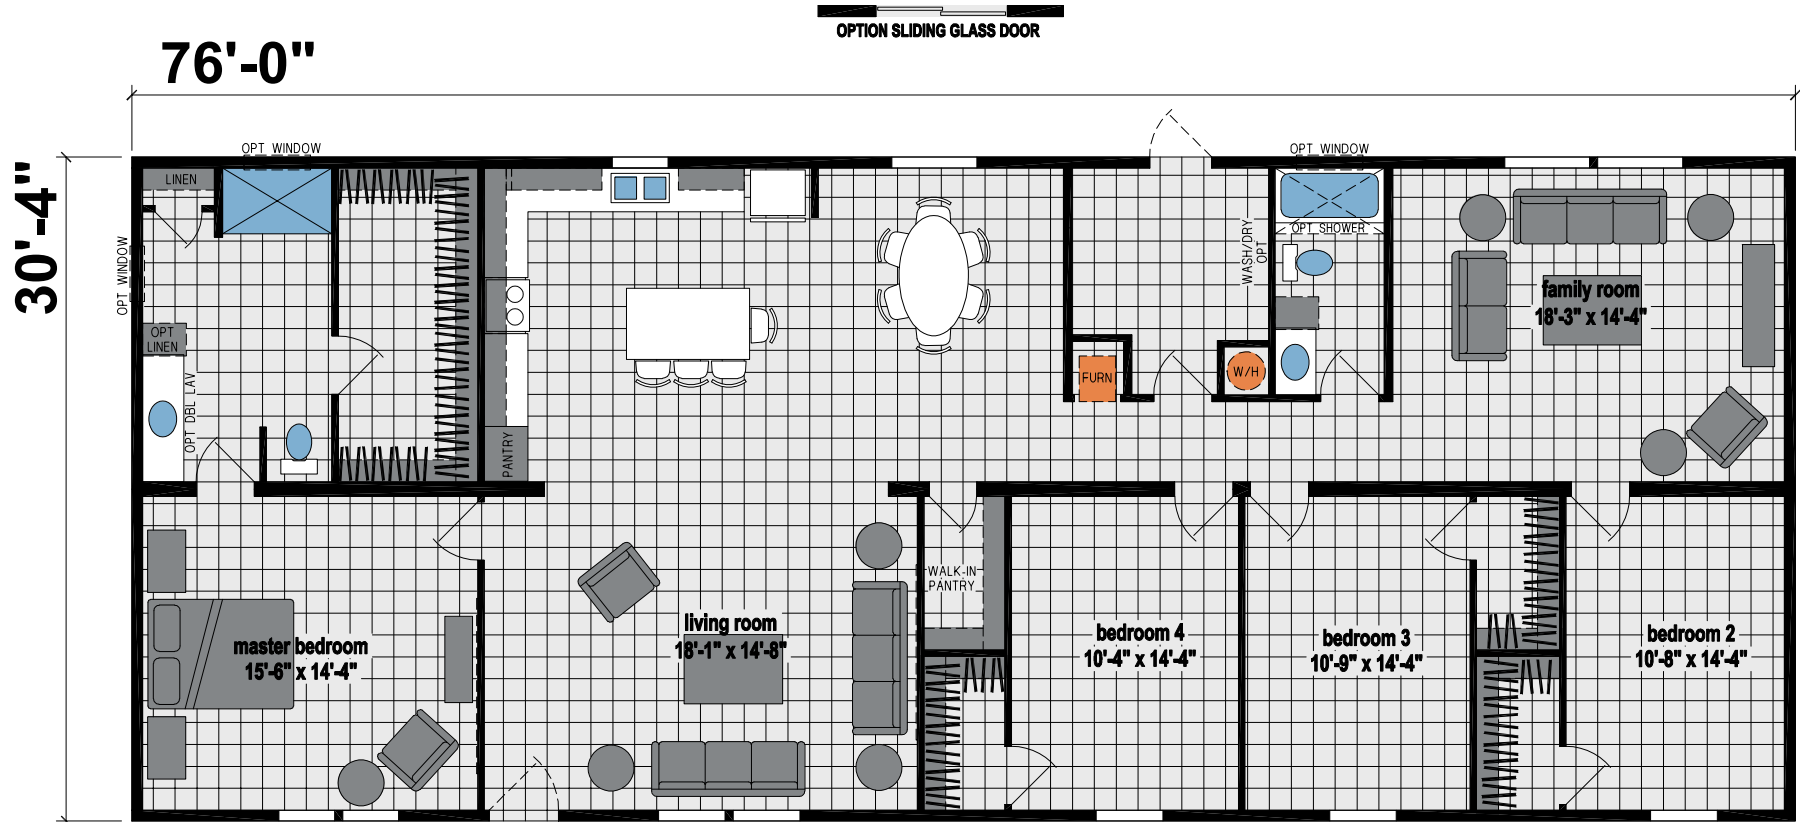

Herington

Prairie Dune Series

2,280 SQ. FT. (Approximate) 4 Bedroom, 2 Bath

Last Updated: 8-15-24

CHAMPION HOMES CENTER
315 W. Skyline Rd.
Arkansas City, KS 67005

FactoryHomes.com | 1-800-965-0347

IMPORTANT: Champion Homes reserves the right to modify, cancel or substitute products or features of this event at any time without prior notice or obligation. Pictures and other promotional materials are representative and may depict or contain floor plans, square footages, elevations, options, upgrades, extra design features, decorations, floor coverings, specialty light fixtures, custom paint and wall coverings, window treatments, landscaping, sound and alarm systems, furnishings, appliances, and other designer/decorator features and amenities that are not included as part of the home and/or may not be available at all locations. Home, pricing and community information is subject to change, and homes to prior sale, at any time without notice or obligation. ©2023 Champion Homes. All rights reserved.