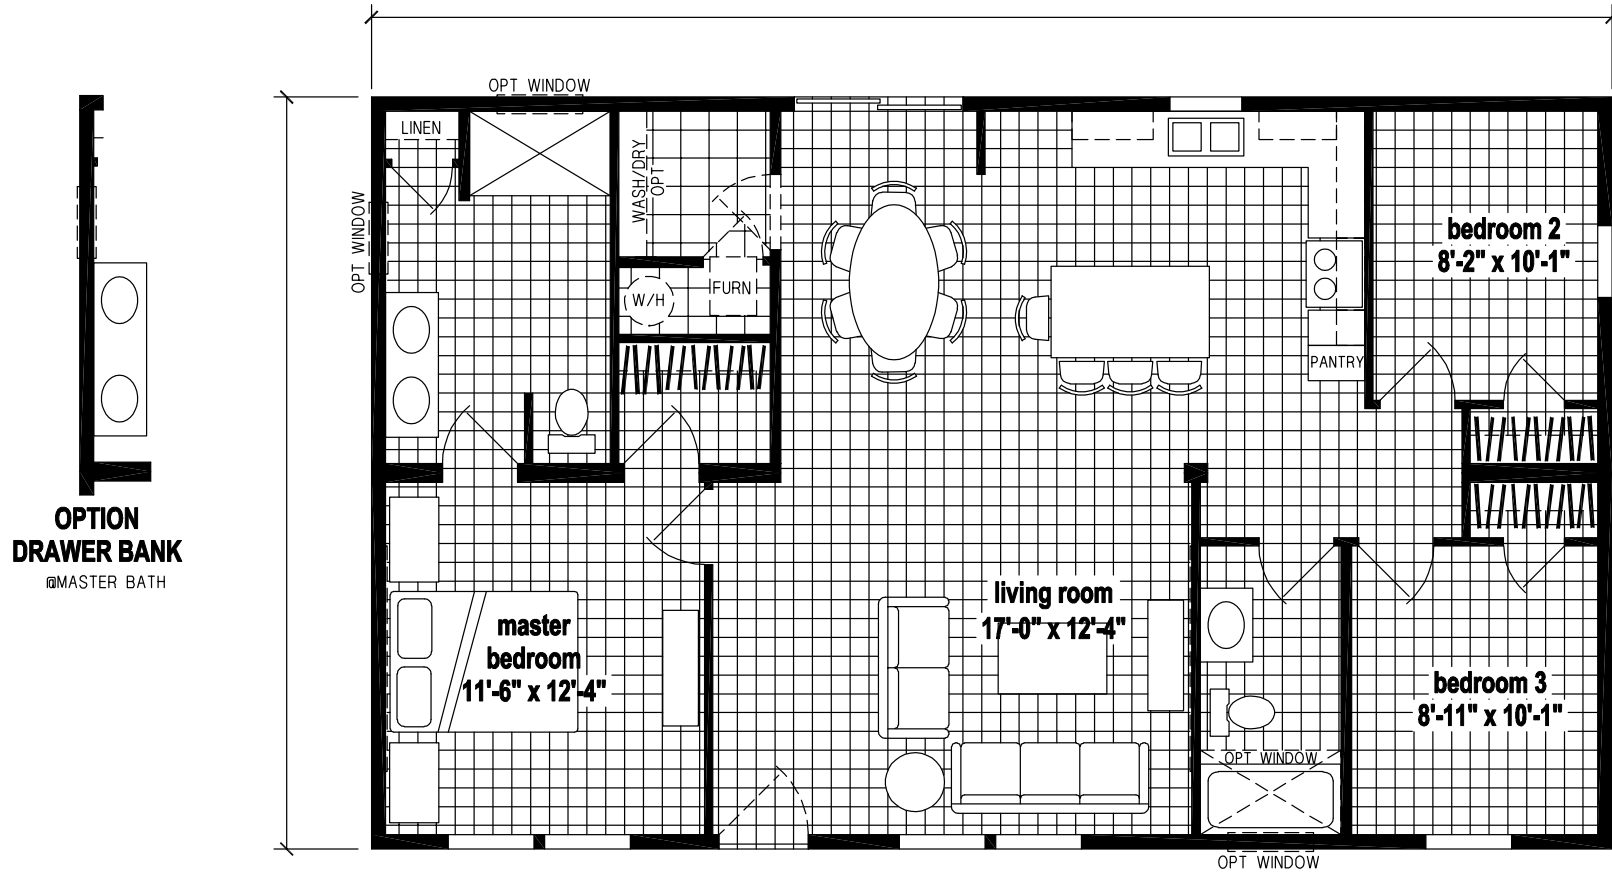

Hewins

Galaxy Series

1,173 SQ. FT. (Approximate) 3 Bedrooms, 2 Baths

Last Updated: 9-19-22

FACTORY EXPO HOME CENTERS
315 W. Skyline Rd.
Arkansas City, KS 67005

FactoryHomes.com | 1-800-965-0347

IMPORTANT: Alta Cima Corp reserves the right to modify, cancel or substitute products or features of this event at any time without prior notice or obligation. Pictures and other promotional materials are representative and may depict or contain floor plans, square footages, elevations, options, upgrades, extra design features, decorations, floor coverings, specialty light fixtures, custom paint and wall coverings, window treatments, landscaping, sound and alarm systems, furnishings, appliances, and other designer/decorator features and amenities that are not included as part of the home and/or may not be available at all locations. Home, pricing and community information is subject to change, and homes to prior sale, at any time without notice or obligation. ©2020 Alta Cima Corp. All rights reserved.