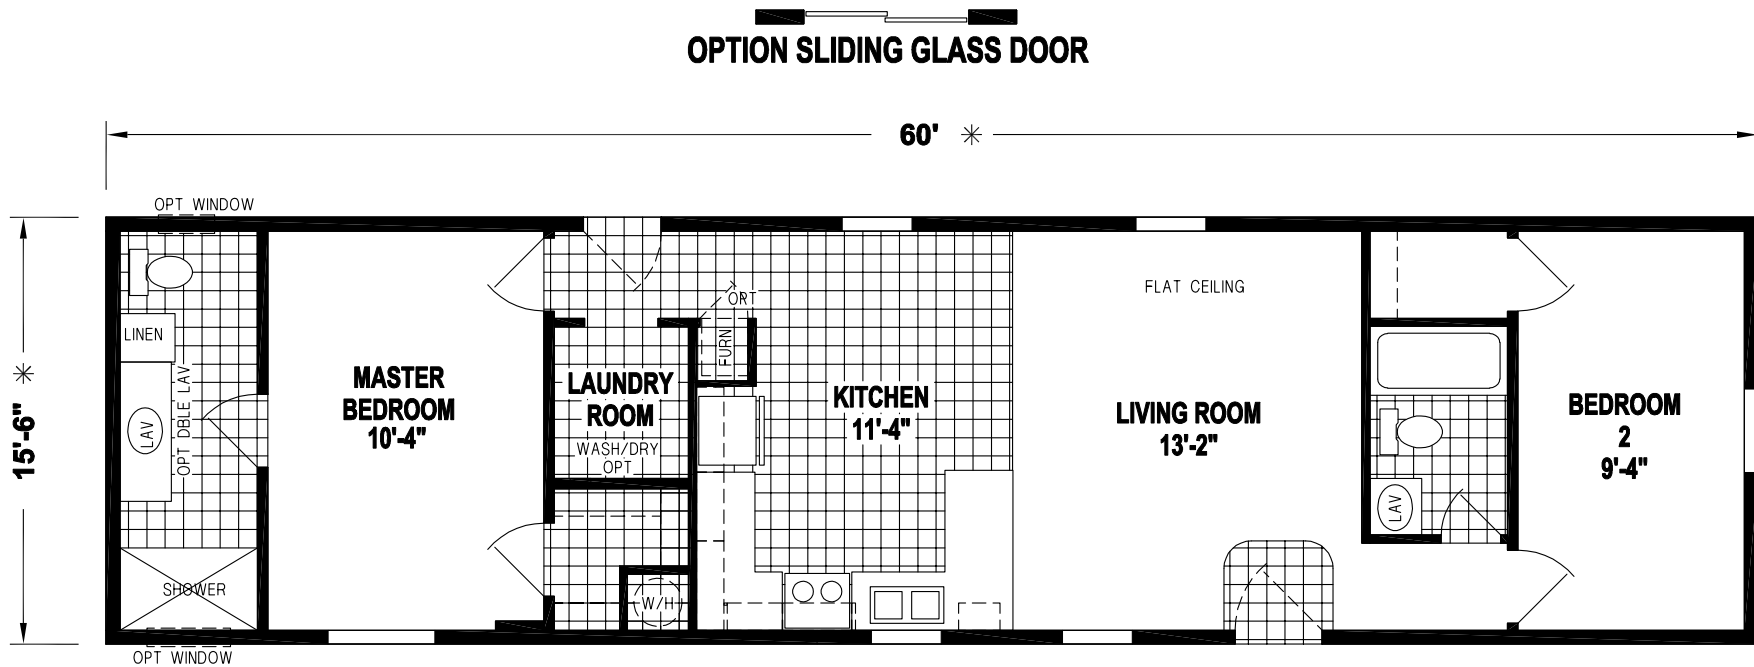

Huntley

Prairie Dune Series

910 SQ. FT. (Approximate) 2 Bedroom, 2 Bath

Last Updated: 2-22-22

FACTORY EXPO HOME CENTERS
 315 W. Skyline Rd.
 Arkansas City, KS 67005

FactoryHomes.com | 1-800-965-0347

IMPORTANT: Alta Cima Corp reserves the right to modify, cancel or substitute products or features of this event at any time without prior notice or obligation. Pictures and other promotional materials are representative and may depict or contain floor plans, square footages, elevations, options, upgrades, extra design features, decorations, floor coverings, specialty light fixtures, custom paint and wall coverings, window treatments, landscaping, sound and alarm systems, furnishings, appliances, and other designer/decorator features and amenities that are not included as part of the home and/or may not be available at all locations. Home, pricing and community information is subject to change, and homes to prior sale, at any time without notice or obligation. ©2020 Alta Cima Corp. All rights reserved.