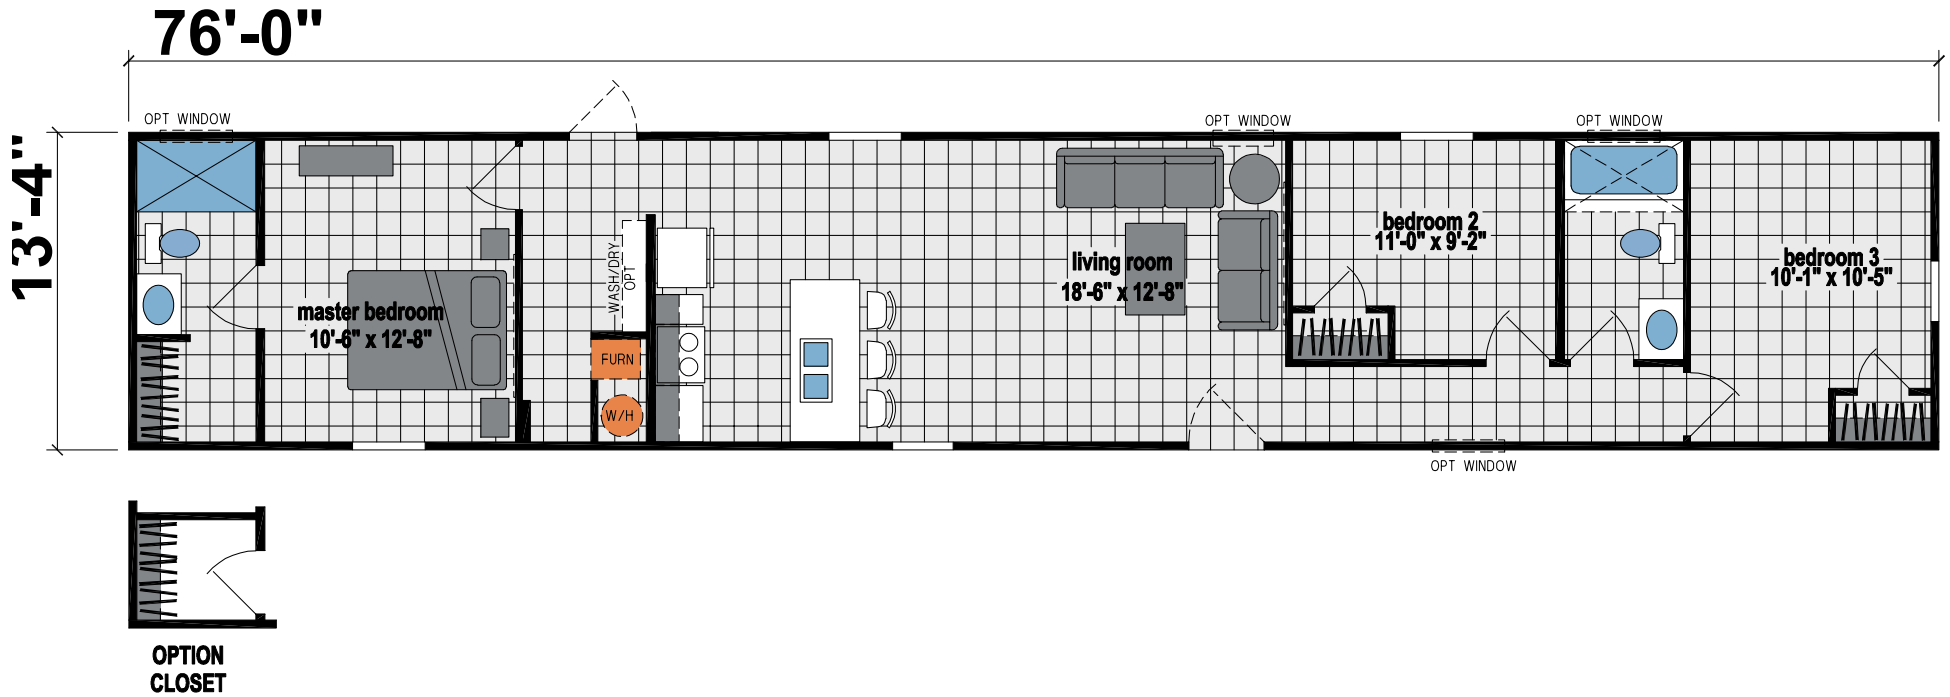

# Judo

Prairie Dune Series

1,013 SQ. FT. (Approximate) 3 Bedroom, 2 Bath

Last Updated: 8-15-24

**CHAMPION HOMES CENTER**  
315 W. Skyline Rd.  
Arkansas City, KS 67005

**FactoryHomes.com | 1-800-965-0347**