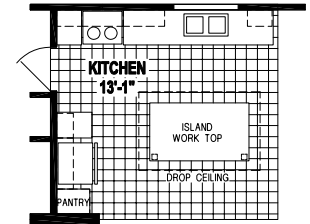

# Langdon

Prairie Dune Series

1,560 SQ. FT. (Approximate) 3 Bedroom, 2 Bath

Last Updated: 8-23-21

OPTION 4X6 SHOWER  
(ALSO USE FOR SPRINGVIEW PACKAGE)

OPTION MASTER BATH

OPTION ENTERTAINMENT CENTER  
(ALSO USE FOR SPRINGVIEW PACKAGE)

OPTION KITCHEN  
(ALSO USE FOR SPRINGVIEW PACKAGE)

OPTION KITCHEN ISLAND  
w/GRANITE TOP

**FACTORY EXPO HOME CENTERS**  
315 W. Skyline Rd.  
Arkansas City, KS 67005

**FactoryHomes.com | 1-800-965-0347**