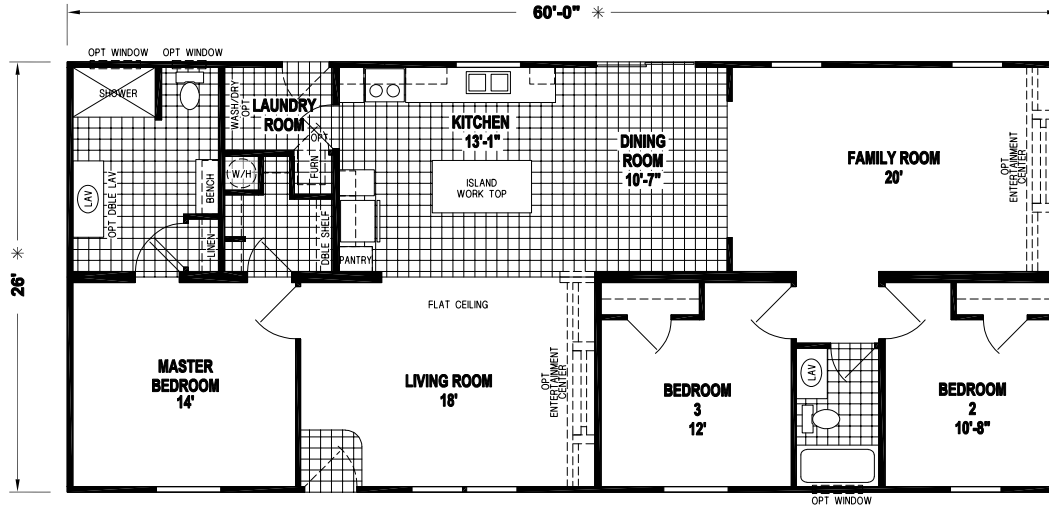

# Langdon

Prairie Dune Series

1,560 SQ. FT. (Approximate) 3 Bedroom, 2 Bath

Last Updated: 8-23-21

OPTION 4X6 SHOWER  
(ALSO USE FOR SPRINGVIEW PACKAGE)

OPTION MASTER BATH

OPTION ENTERTAINMENT CENTER  
(ALSO USE FOR SPRINGVIEW PACKAGE)

OPTION KITCHEN  
(ALSO USE FOR SPRINGVIEW PACKAGE)

OPTION KITCHEN ISLAND  
w/GRANITE TOP

**FACTORY EXPO HOME CENTERS**  
315 W. Skyline Rd.  
Arkansas City, KS 67005

**FactoryHomes.com | 1-800-965-0347**