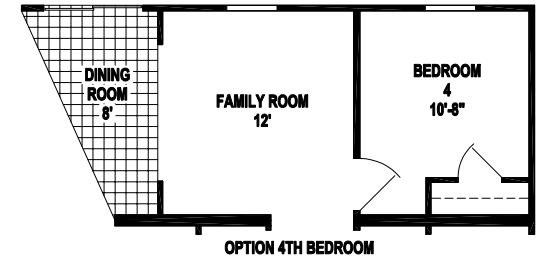

# Langdon

Prairie Dune Series

1,560 SQ. FT. (Approximate) 3 Bedroom, 2 Bath

Last Updated: 8-23-21

OPTION 4X6 SHOWER  
(ALSO USE FOR SPRINGVIEW PACKAGE)

OPTION MASTER BATH

OPTION ENTERTAINMENT CENTER  
(ALSO USE FOR SPRINGVIEW PACKAGE)

OPTION KITCHEN  
(ALSO USE FOR SPRINGVIEW PACKAGE)

OPTION KITCHEN ISLAND  
w/GRANITE TOP

**FACTORY EXPO HOME CENTERS**  
315 W. Skyline Rd.  
Arkansas City, KS 67005

**FactoryHomes.com | 1-800-965-0347**