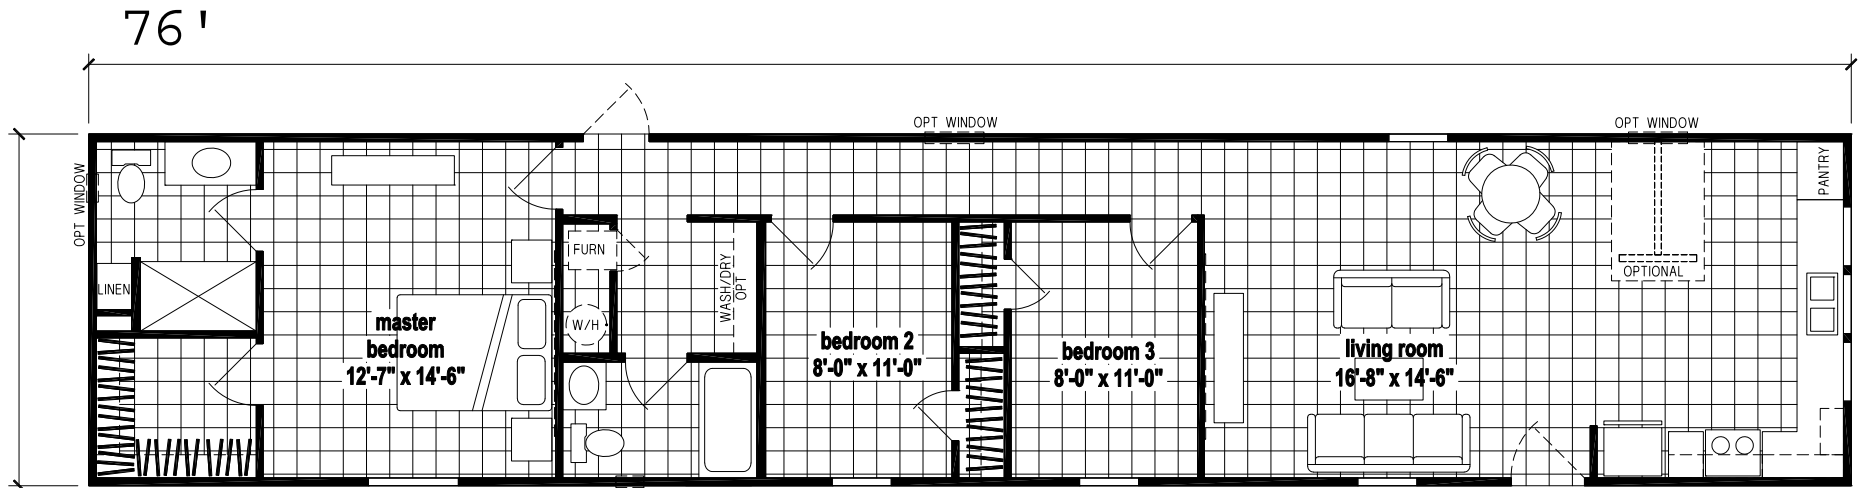

Lanigan

Galaxy Series

1,153 SQ. FT. (Approximate) 3 Bedrooms, 2 Baths

CHAMPION
HOMES CENTER

Last Updated: 8-16-23

CHAMPION HOMES CENTER
315 W. Skyline Rd.
Arkansas City, KS 67005

FactoryHomes.com | 1-800-965-0347