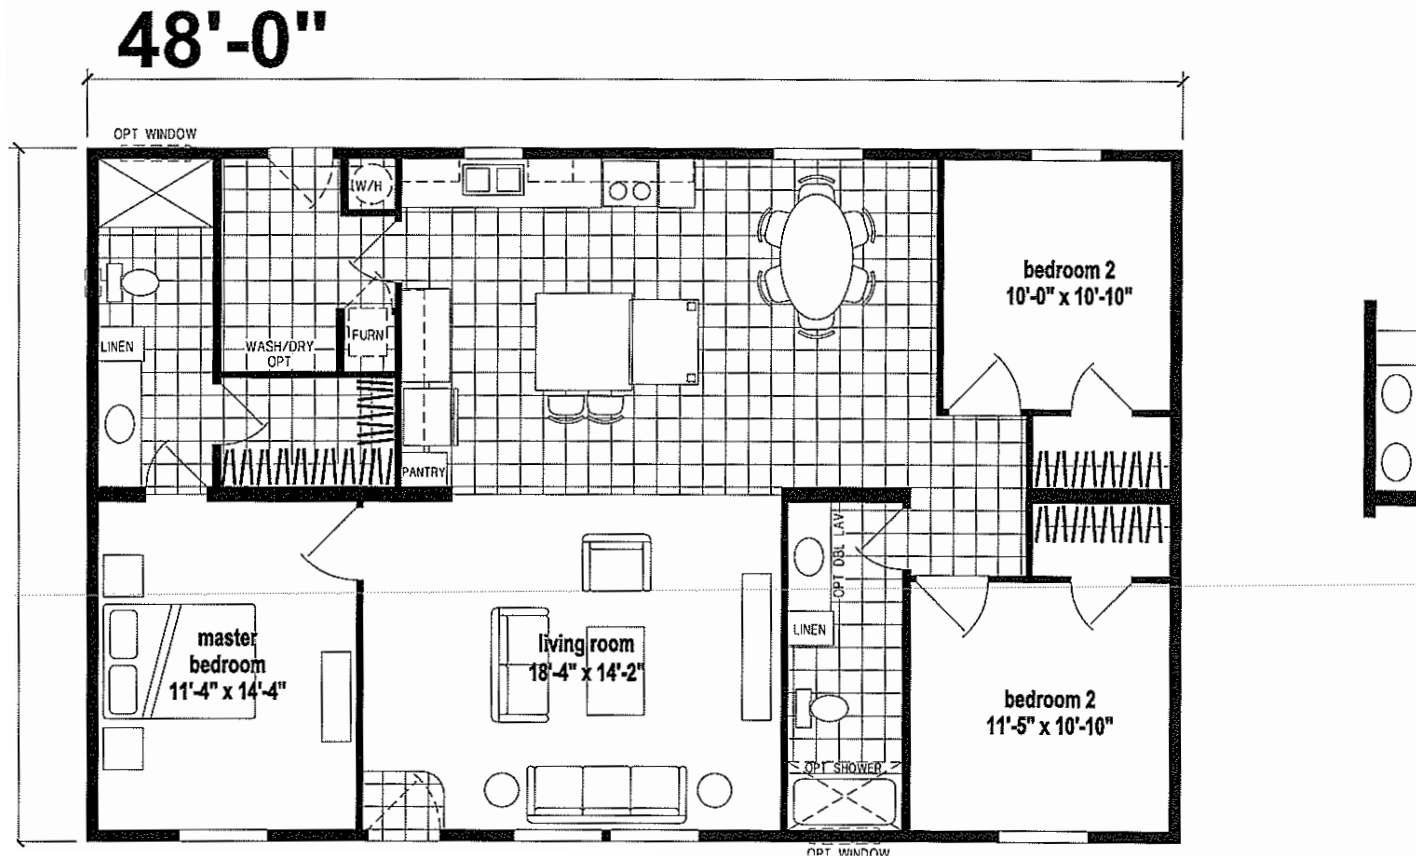

Leonine

Prairie Dune Series

1,456 SQ. FT. (Approximate) 3 Bedroom, 2 Bath

Last Updated: 2-21-22

FACTORY EXPO HOME CENTERS
315 W. Skyline Rd.
Arkansas City, KS 67005

FactoryHomes.com | 1-800-965-0347

IMPORTANT: Alta Cima Corp reserves the right to modify, cancel or substitute products or features of this event at any time without prior notice or obligation. Pictures and other promotional materials are representative and may depict or contain floor plans, square footages, elevations, options, upgrades, extra design features, decorations, floor coverings, specialty light fixtures, custom paint and wall coverings, window treatments, landscaping, sound and alarm systems, furnishings, appliances, and other designer/decorator features and amenities that are not included as part of the home and/or may not be available at all locations. Home, pricing and community information is subject to change, and homes to prior sale, at any time without notice or obligation. ©2020 Alta Cima Corp. All rights reserved.