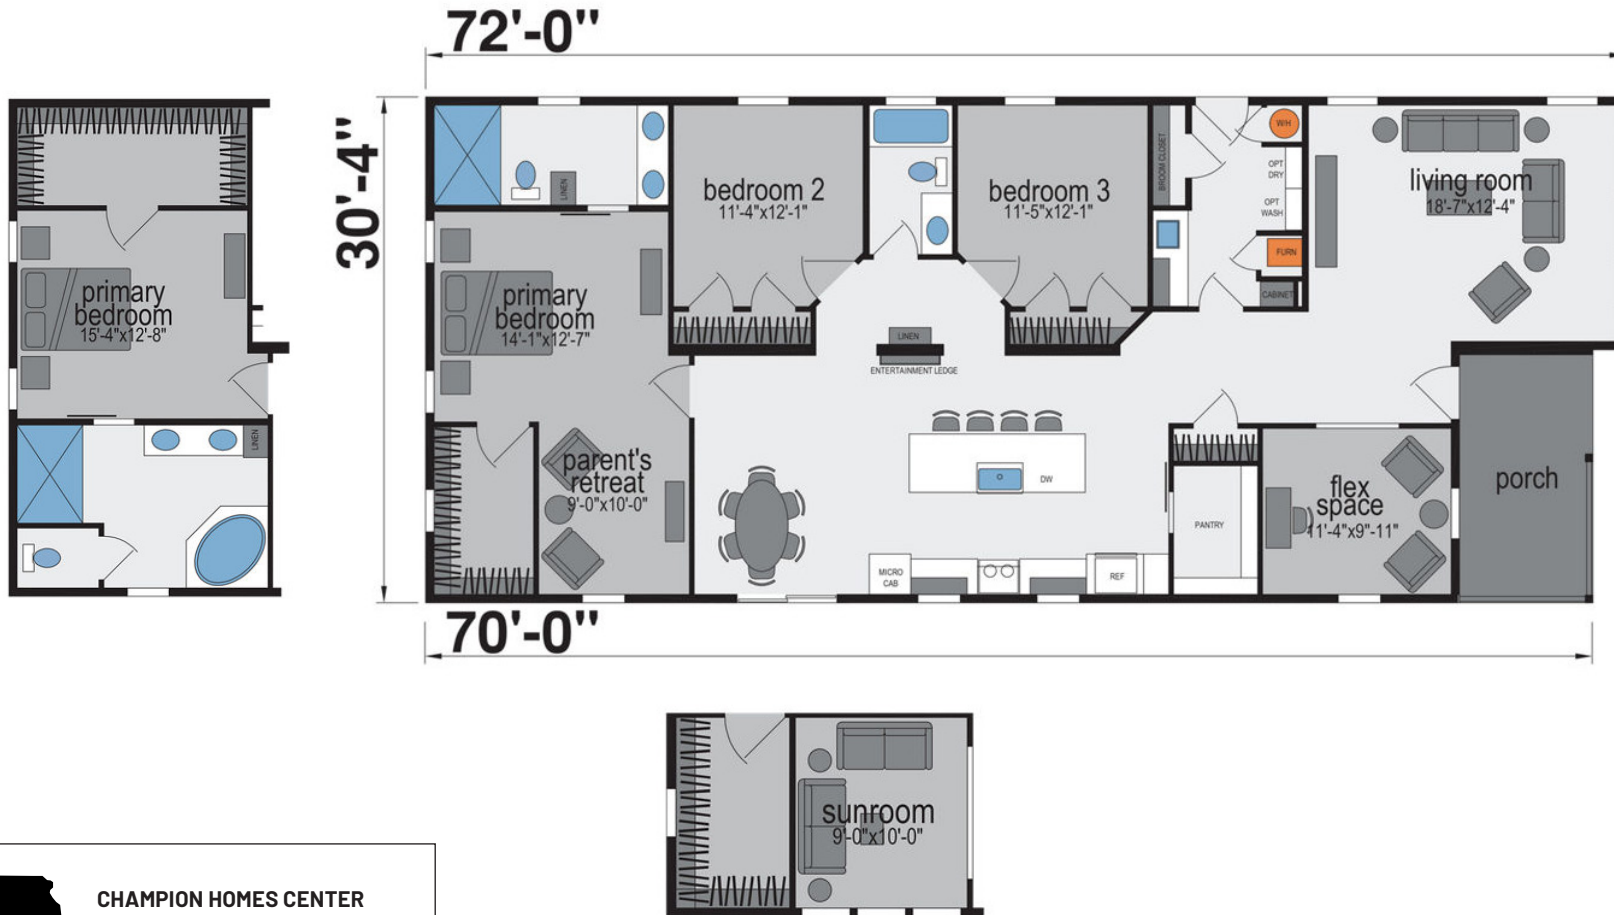

Louisburg

Genesis Series

2,032 SQ. FT. (Approximate) 3 Bedroom, 2 Bath

Last Updated: 7-24-25

CHAMPION HOMES CENTER
315 W. Skyline Rd.
Arkansas City, KS 67005

FactoryHomes.com | 1-800-965-0347

IMPORTANT: Champion Homes Center reserves the right to modify, cancel or substitute products or features of this event at any time without prior notice or obligation. Pictures and other promotional materials are representative and may depict or contain floor plans, square footages, elevations, options, upgrades, extra design features, decorations, floor coverings, specialty light fixtures, custom paint and wall coverings, window treatments, landscaping, sound and alarm systems, furnishings, appliances, and other designer/decorator features and amenities that are not included as part of the home and/or may not be available at all locations. Home, pricing and community information is subject to change, and homes to prior sale, at any time without notice or obligation. ©2023 Champion Homes Center. All rights reserved.