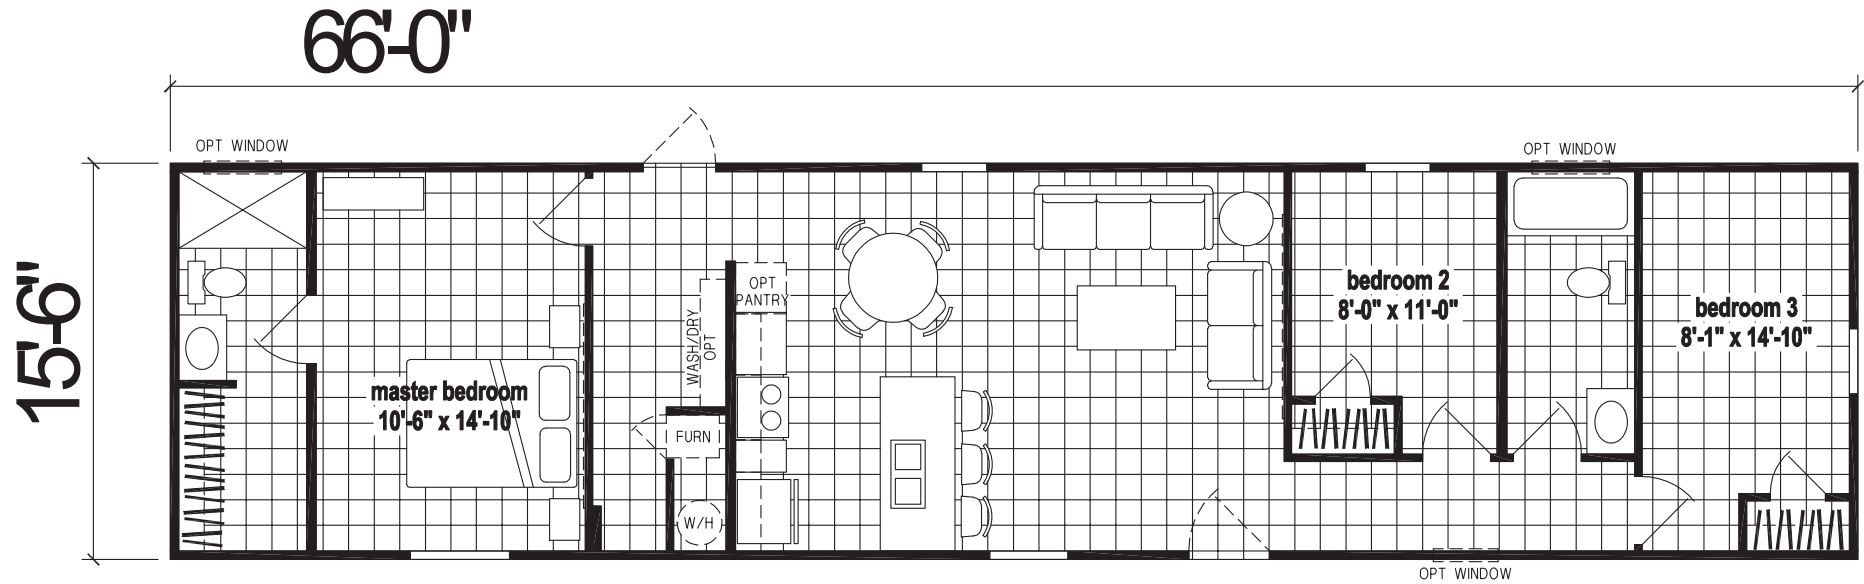

Maple City

Galaxy Series

1,001 SQ. FT. (Approximate) 3 Bedrooms, 2 Baths

Last Updated: 2-22-22

FACTORY EXPO HOME CENTERS
315 W. Skyline Rd.
Arkansas City, KS 67005

FactoryHomes.com | 1-800-965-0347

IMPORTANT: Alta Cima Corp reserves the right to modify, cancel or substitute products or features of this event at any time without prior notice or obligation. Pictures and other promotional materials are representative and may depict or contain floor plans, square footages, elevations, options, upgrades, extra design features, decorations, floor coverings, specialty light fixtures, custom paint and wall coverings, window treatments, landscaping, sound and alarm systems, furnishings, appliances, and other designer/decorator features and amenities that are not included as part of the home and/or may not be available at all locations. Home, pricing and community information is subject to change, and homes to prior sale, at any time without notice or obligation. ©2020 Alta Cima Corp. All rights reserved.