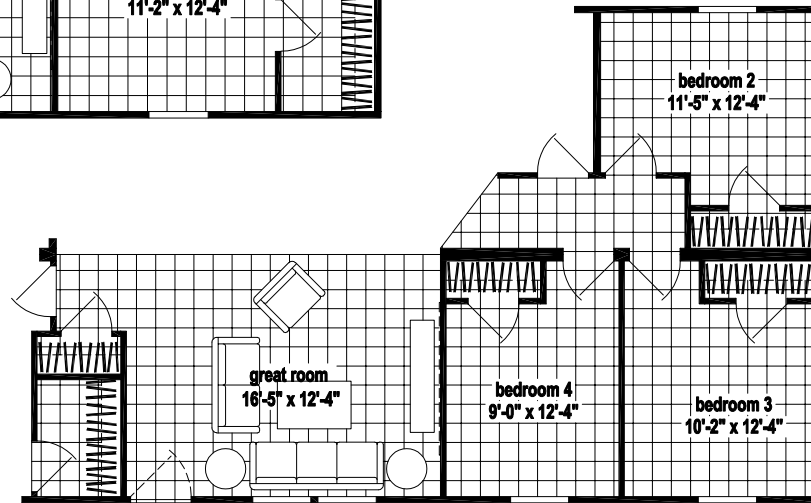

Milford

Galaxy Series

1,494 SQ. FT. (Approximate) 3 Bedrooms, 2 Baths

Last Updated: 2-22-22

OPTION 4TH BEDROOM

FACTORY EXPO HOME CENTERS
315 W. Skyline Rd.
Arkansas City, KS 67005

FactoryHomes.com | 1-800-965-0347