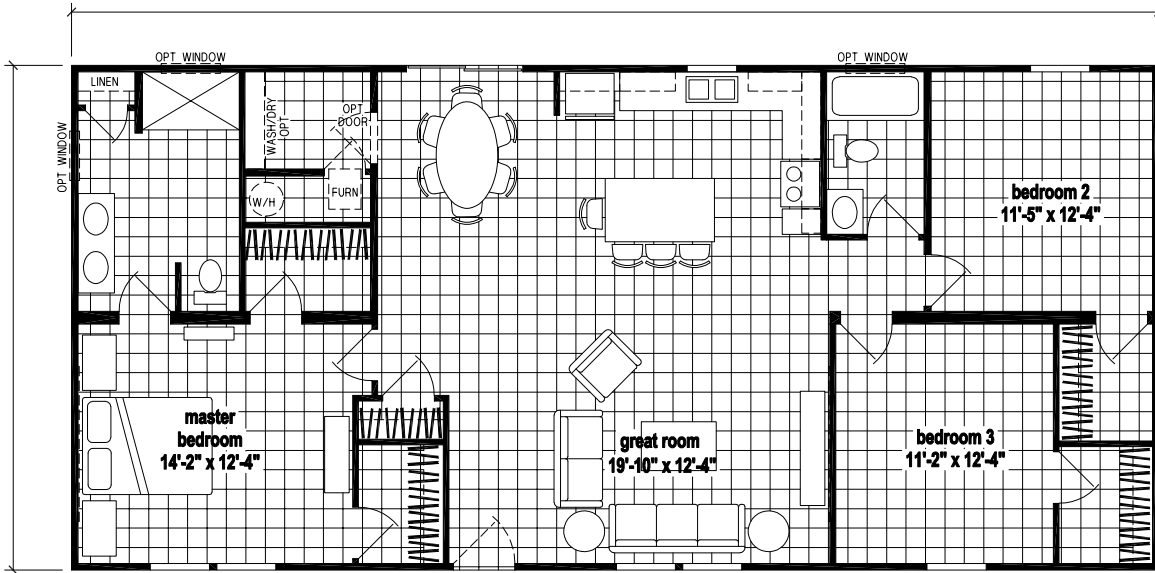

Milford

Galaxy Series

1,494 SQ. FT. (Approximate) 3 Bedrooms, 2 Baths

Last Updated: 2-22-22

OPTION 4TH BEDROOM

FACTORY EXPO HOME CENTERS
315 W. Skyline Rd.
Arkansas City, KS 67005

FactoryHomes.com | 1-800-965-0347