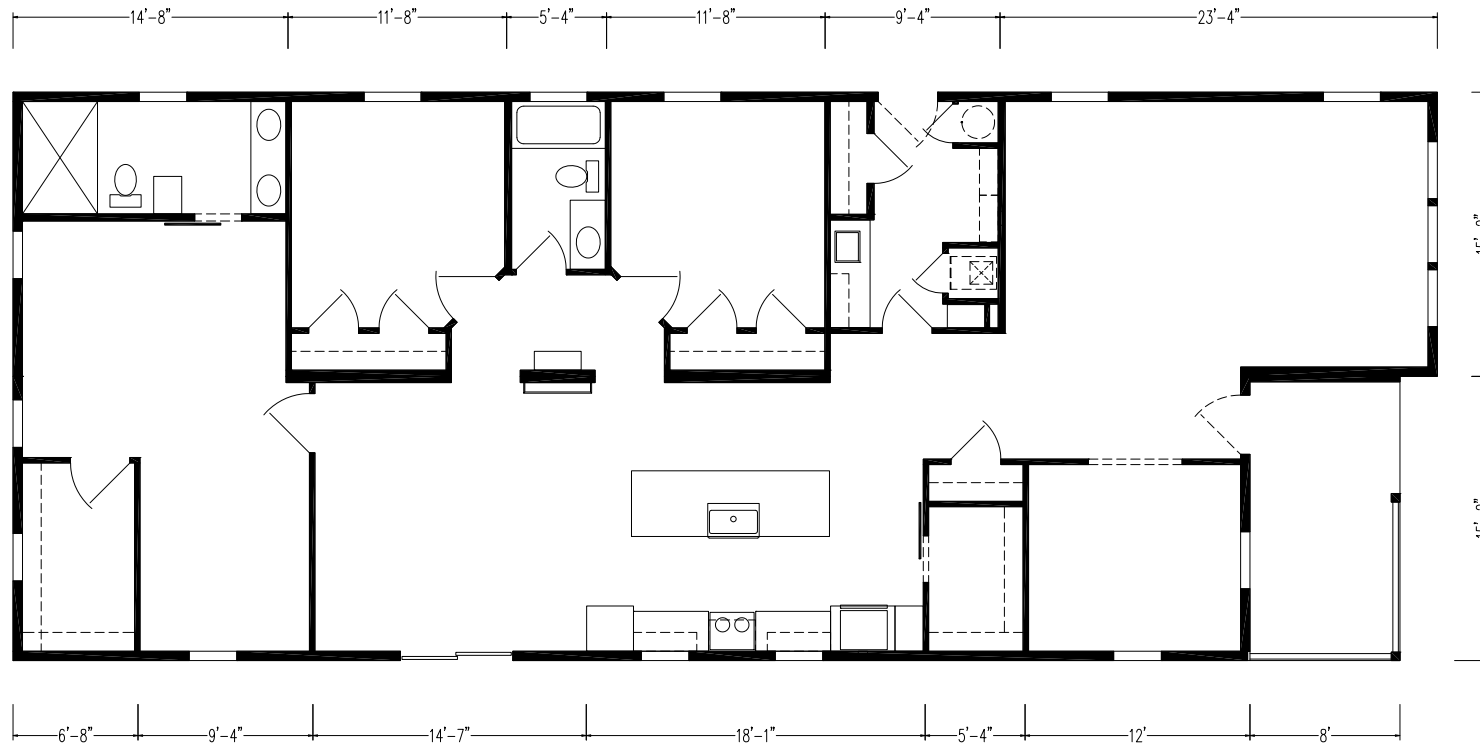

Miltonvale

Genesis Series

2,275 SQ. FT. (Approximate) 3 Bedroom, 2 Bath

Last Updated: 4-15-26

CHAMPION HOMES CENTER
315 W. Skyline Rd.
Arkansas City, KS 67005

FactoryHomes.com | 1-800-965-0347

IMPORTANT: Champion Homes Center reserves the right to modify, cancel or substitute products or features of this event at any time without prior notice or obligation. Pictures and other promotional materials are representative and may depict or contain floor plans, square footages, elevations, options, upgrades, extra design features, decorations, floor coverings, specialty light fixtures, custom paint and wall coverings, window treatments, landscaping, sound and alarm systems, furnishings, appliances, and other designer/decorator features and amenities that are not included as part of the home and/or may not be available at all locations. Home, pricing and community information is subject to change, and homes to prior sale, at any time without notice or obligation. ©2023 Champion Homes Center. All rights reserved.