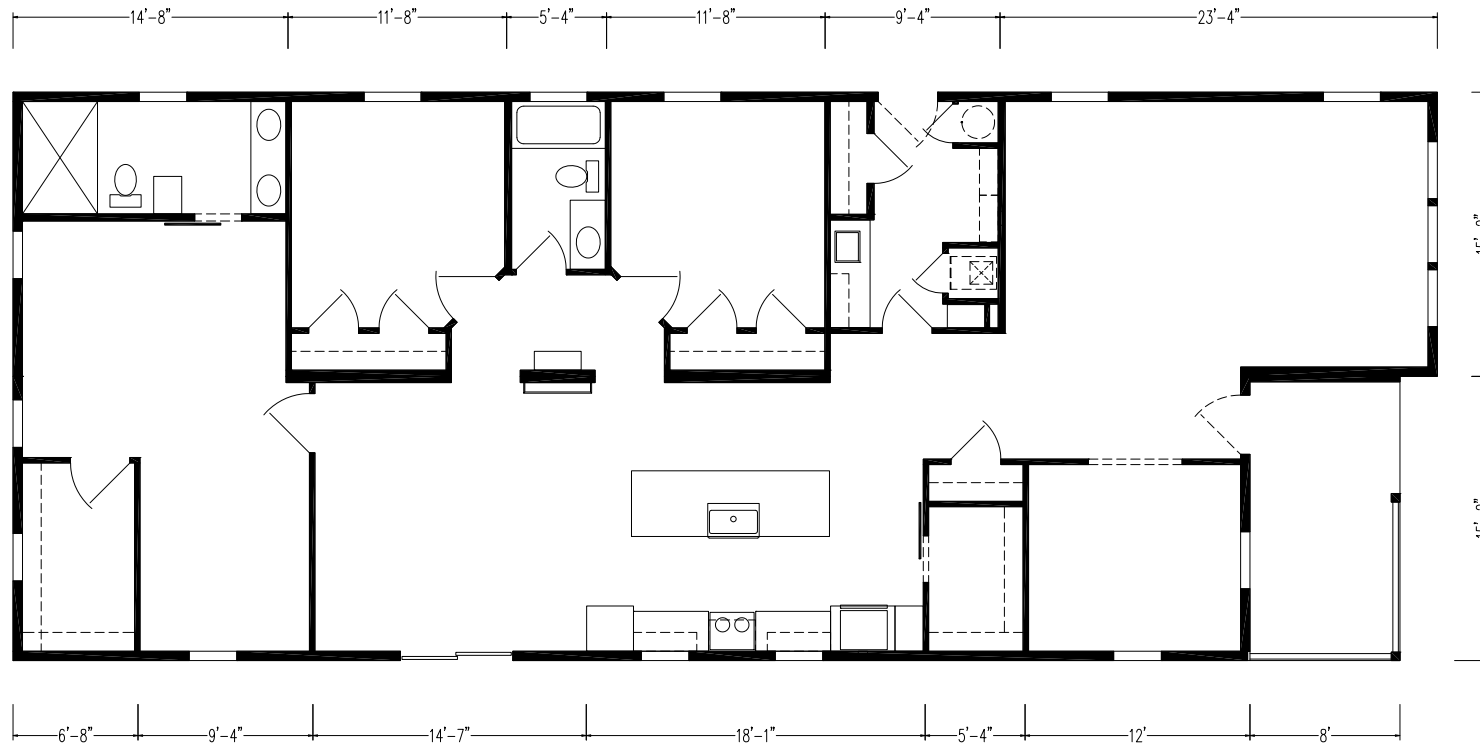

Miltonvale

Genesis Series

1,386 SQ. FT. (Approximate) 3 Bedroom, 2 Bath

Last Updated: 3-26-26

CHAMPION HOMES CENTER
315 W. Skyline Rd.
Arkansas City, KS 67005

FactoryHomes.com | 1-800-965-0347

IMPORTANT: Champion Homes Center reserves the right to modify, cancel or substitute products or features of this event at any time without prior notice or obligation. Pictures and other promotional materials are representative and may depict or contain floor plans, square footages, elevations, options, upgrades, extra design features, decorations, floor coverings, specialty light fixtures, custom paint and wall coverings, window treatments, landscaping, sound and alarm systems, furnishings, appliances, and other designer/decorator features and amenities that are not included as part of the home and/or may not be available at all locations. Home, pricing and community information is subject to change, and homes to prior sale, at any time without notice or obligation. ©2023 Champion Homes Center. All rights reserved.