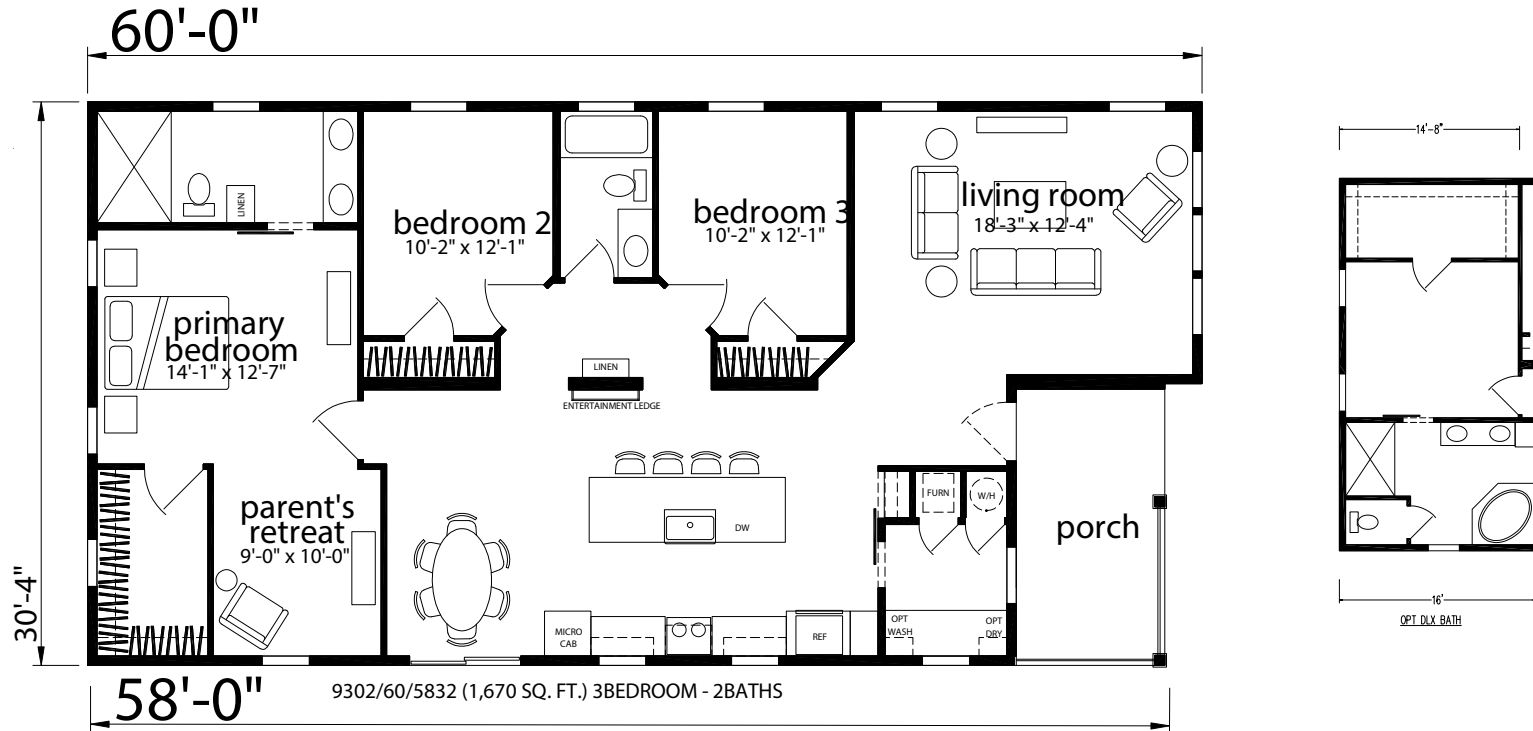

# Montez

Genesis Series

1,670 SQ. FT. (Approximate) 3 Bedroom, 2 Bath

Last Updated: 8-21-23

6'-8" 9'-4"  
OPT OFFICE

16"  
OPT STAIRWELL

6'-8" 9'-4"  
OPT SUN ROOM

10'-6"  
OPT DEN