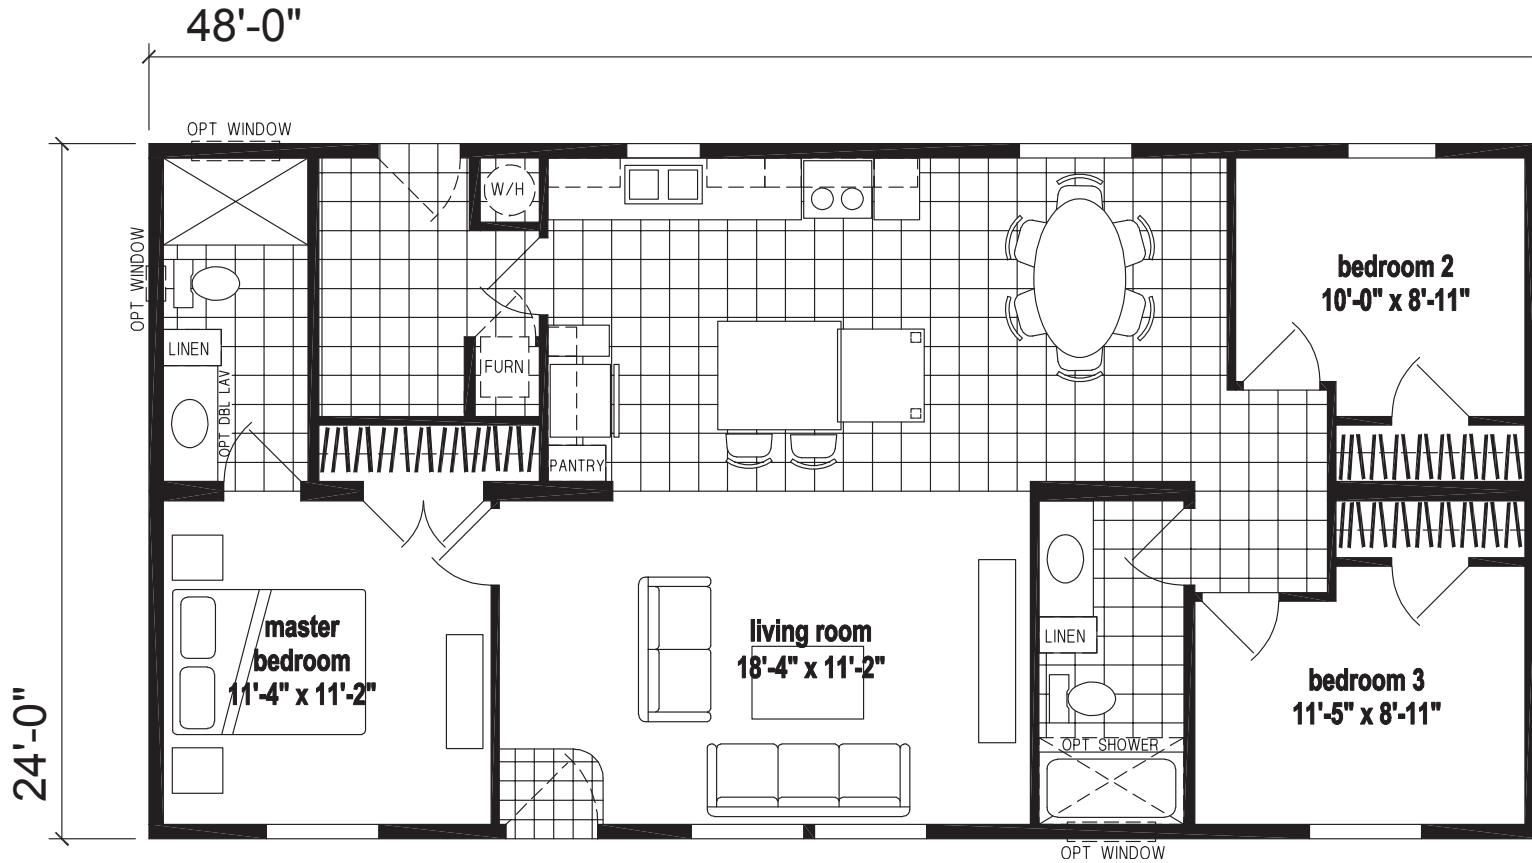

Morton

Prairie Dune Series

1,136 SQ. FT. (Approximate) 3 Bedroom, 2 Bath

CHAMPION[®]
HOMES CENTER

Last Updated: 8-16-23

CHAMPION HOMES CENTER
315 W. Skyline Rd.
Arkansas City, KS 67005

FactoryHomes.com | 1-800-965-0347