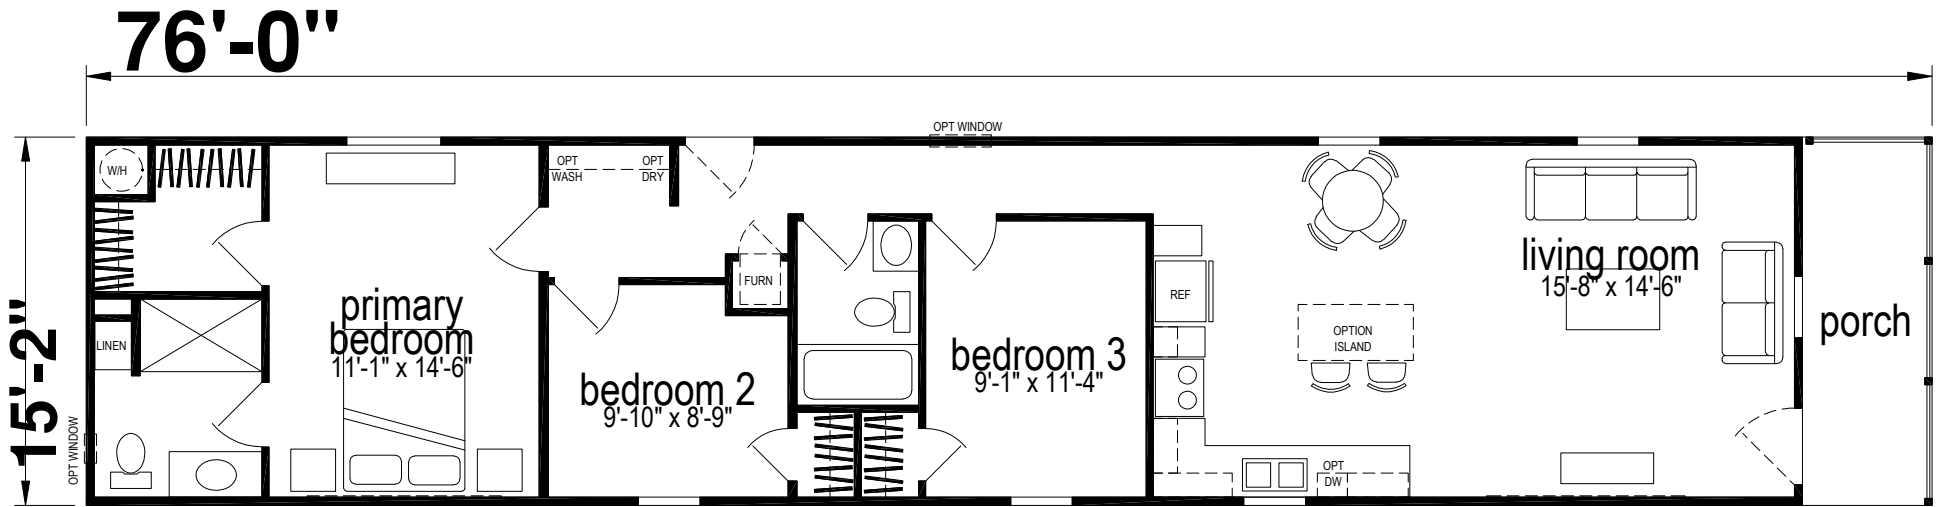

Oberlin

Galaxy Series

1,153 SQ. FT. (Approximate) 3 Bedrooms, 2 Baths

CHAMPION
HOMES CENTER

Last Updated: 8-16-23

CHAMPION HOMES CENTER
315 W. Skyline Rd.
Arkansas City, KS 67005

FactoryHomes.com | 1-800-965-0347