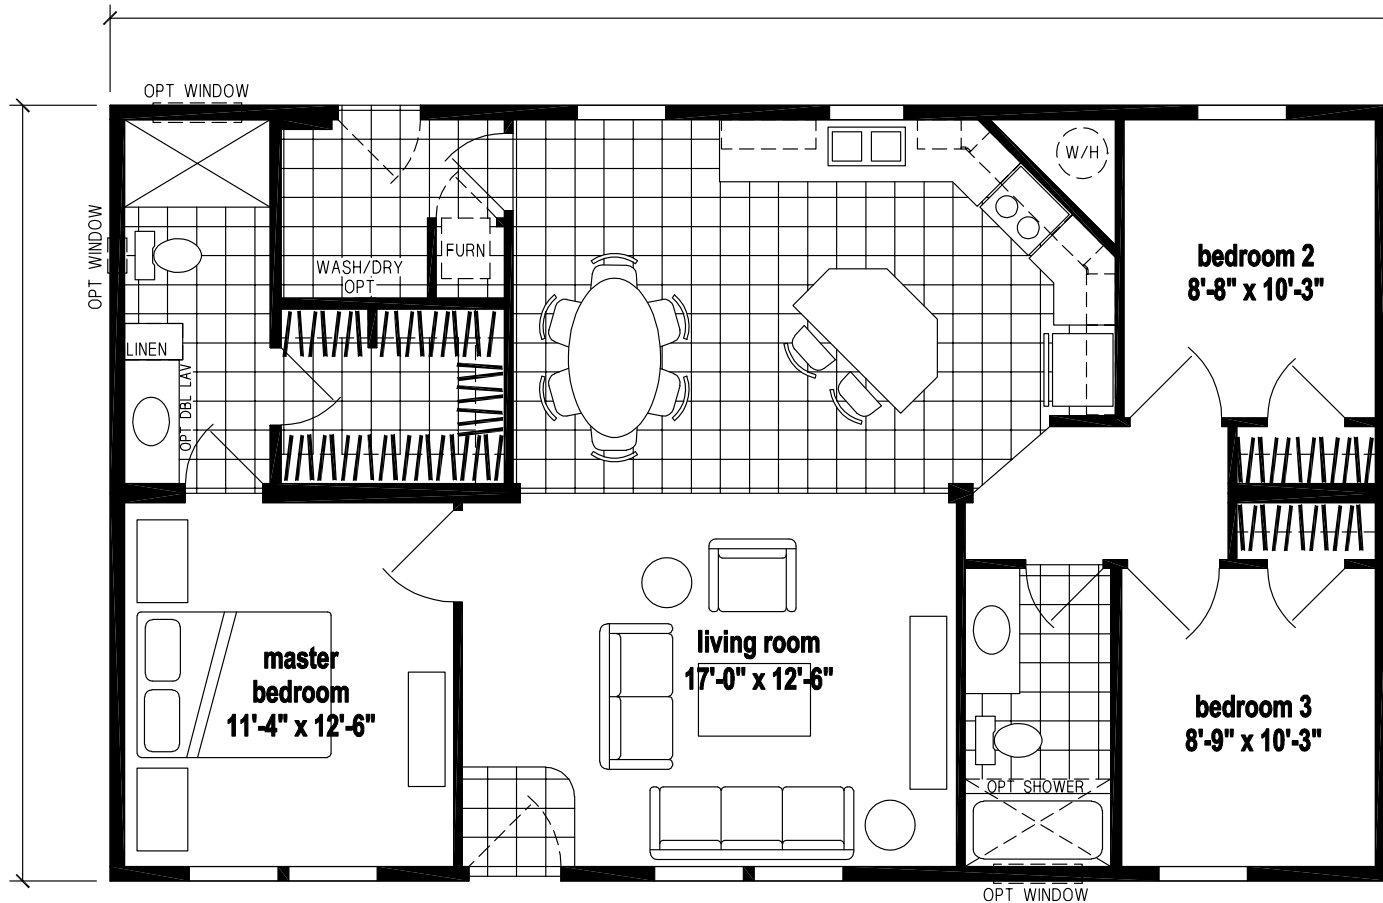

# Parkerfield

Prairie Dune Series

1,173 SQ. FT. (Approximate) 3 Bedroom, 2 Bath

Last Updated: 9-19-22

**FACTORY EXPO HOME CENTERS**  
 315 W. Skyline Rd.  
 Arkansas City, KS 67005

**FactoryHomes.com | 1-800-965-0347**