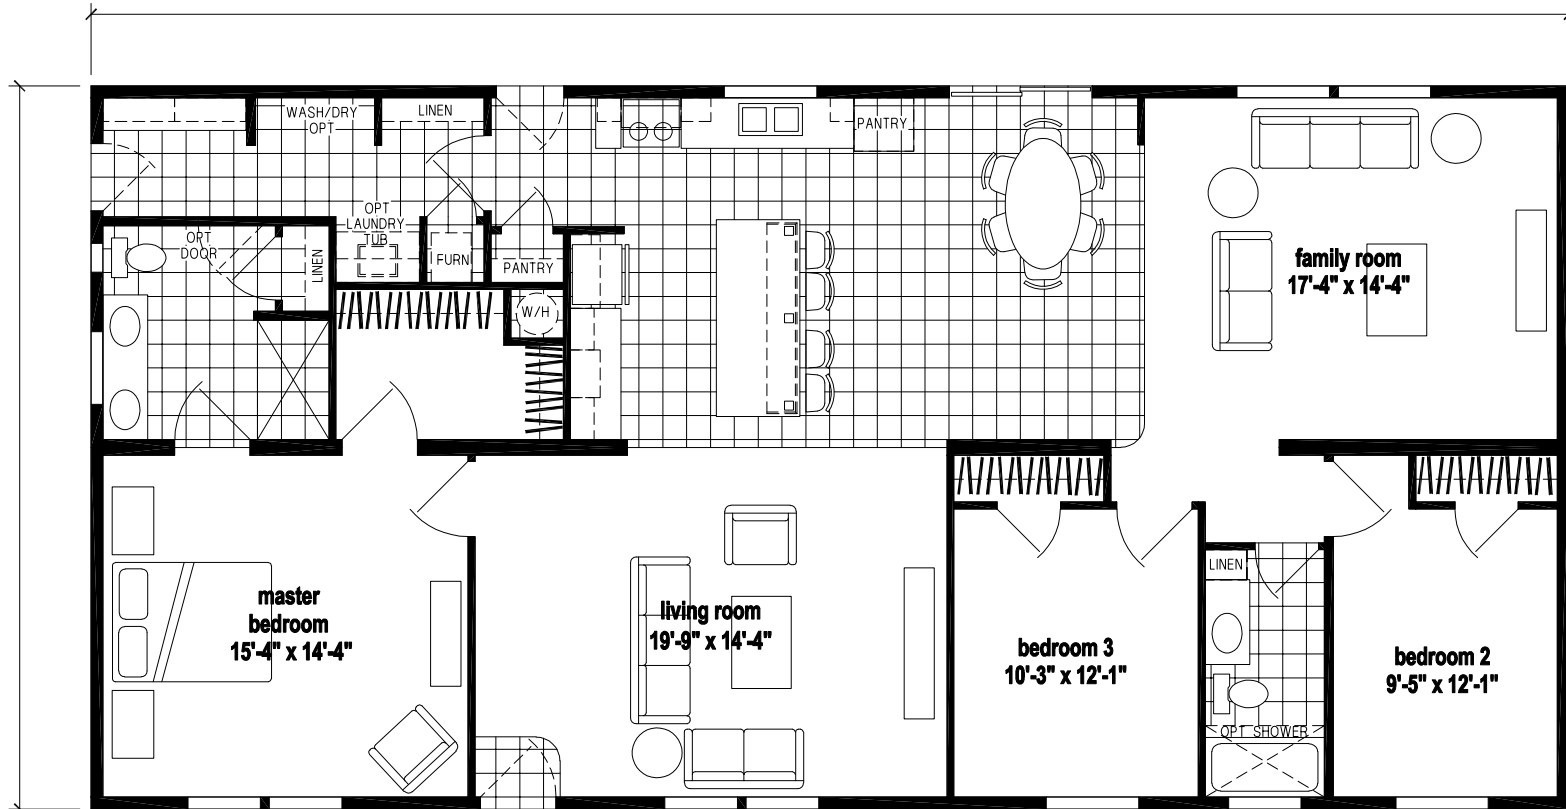

Piedmont

Skyliner Series

1,881 SQ. FT. (Approximate) 3 Bedroom, 2 Bath

Last Updated: 9-19-22

FACTORY EXPO HOME CENTERS
315 W. Skyline Rd.
Arkansas City, KS 67005

FactoryHomes.com | 1-800-965-0347

IMPORTANT: Alta Cima Corp reserves the right to modify, cancel or substitute products or features of this event at any time without prior notice or obligation. Pictures and other promotional materials are representative and may depict or contain floor plans, square footages, elevations, options, upgrades, extra design features, decorations, floor coverings, specialty light fixtures, custom paint and wall coverings, window treatments, landscaping, sound and alarm systems, furnishings, appliances, and other designer/decorator features and amenities that are not included as part of the home and/or may not be available at all locations. Home, pricing and community information is subject to change, and homes to prior sale, at any time without notice or obligation. ©2020 Alta Cima Corp. All rights reserved.