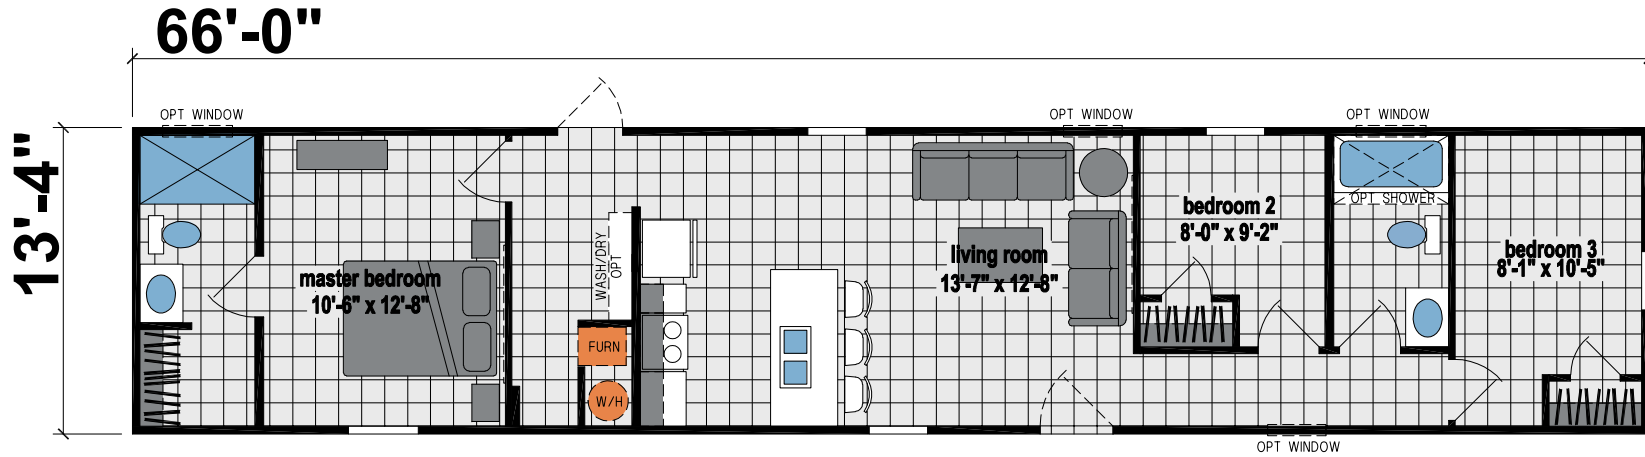

Ranney

Galaxy Series

880 SQ. FT. (Approximate) 3 Bedrooms, 2 Baths

CHAMPION
HOMES CENTER

Last Updated: 8-16-23

OPTION CLOSET

OPTION 2 BEDROOM

CHAMPION HOMES CENTER
315 W. Skyline Rd.
Arkansas City, KS 67005