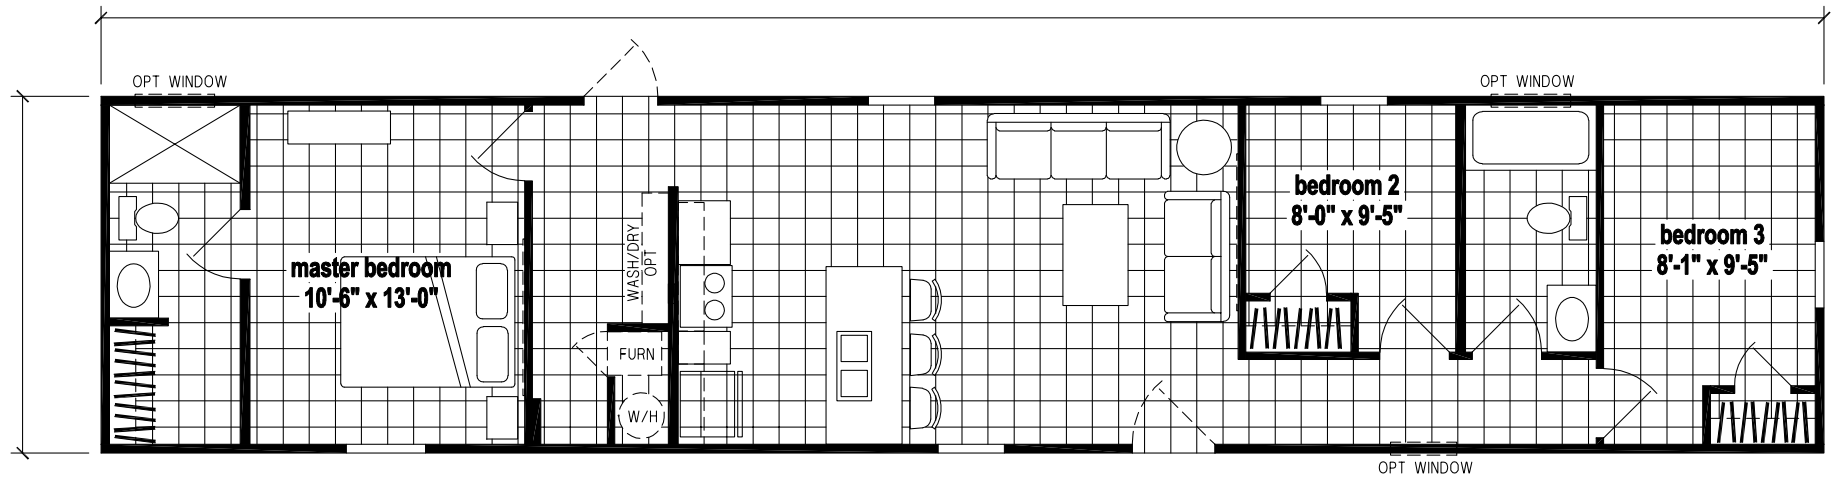

Ranney

Galaxy Series

880 SQ. FT. (Approximate) 3 Bedroom, 2 Bath

Last Updated: 2-22-22

FACTORY EXPO HOME CENTERS
315 W. Skyline Rd.
Arkansas City, KS 67005

FactoryHomes.com | 1-800-965-0347

IMPORTANT: Alta Cima Corp reserves the right to modify, cancel or substitute products or features of this event at any time without prior notice or obligation. Pictures and other promotional materials are representative and may depict or contain floor plans, square footages, elevations, options, upgrades, extra design features, decorations, floor coverings, specialty light fixtures, custom paint and wall coverings, window treatments, landscaping, sound and alarm systems, furnishings, appliances, and other designer/decorator features and amenities that are not included as part of the home and/or may not be available at all locations. Home, pricing and community information is subject to change, and homes to prior sale, at any time without notice or obligation. ©2020 Alta Cima Corp. All rights reserved.