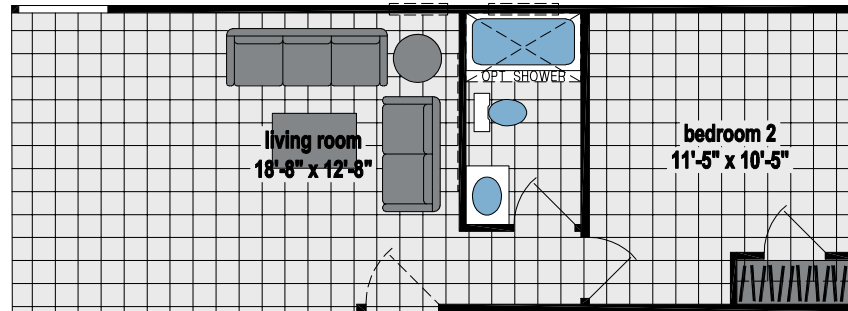

Ranney

Galaxy Series

880 SQ. FT. (Approximate) 3 Bedrooms, 2 Baths

CHAMPION
HOMES CENTER

Last Updated: 8-16-23

OPTION CLOSET

OPTION 2 BEDROOM

CHAMPION HOMES CENTER
315 W. Skyline Rd.
Arkansas City, KS 67005