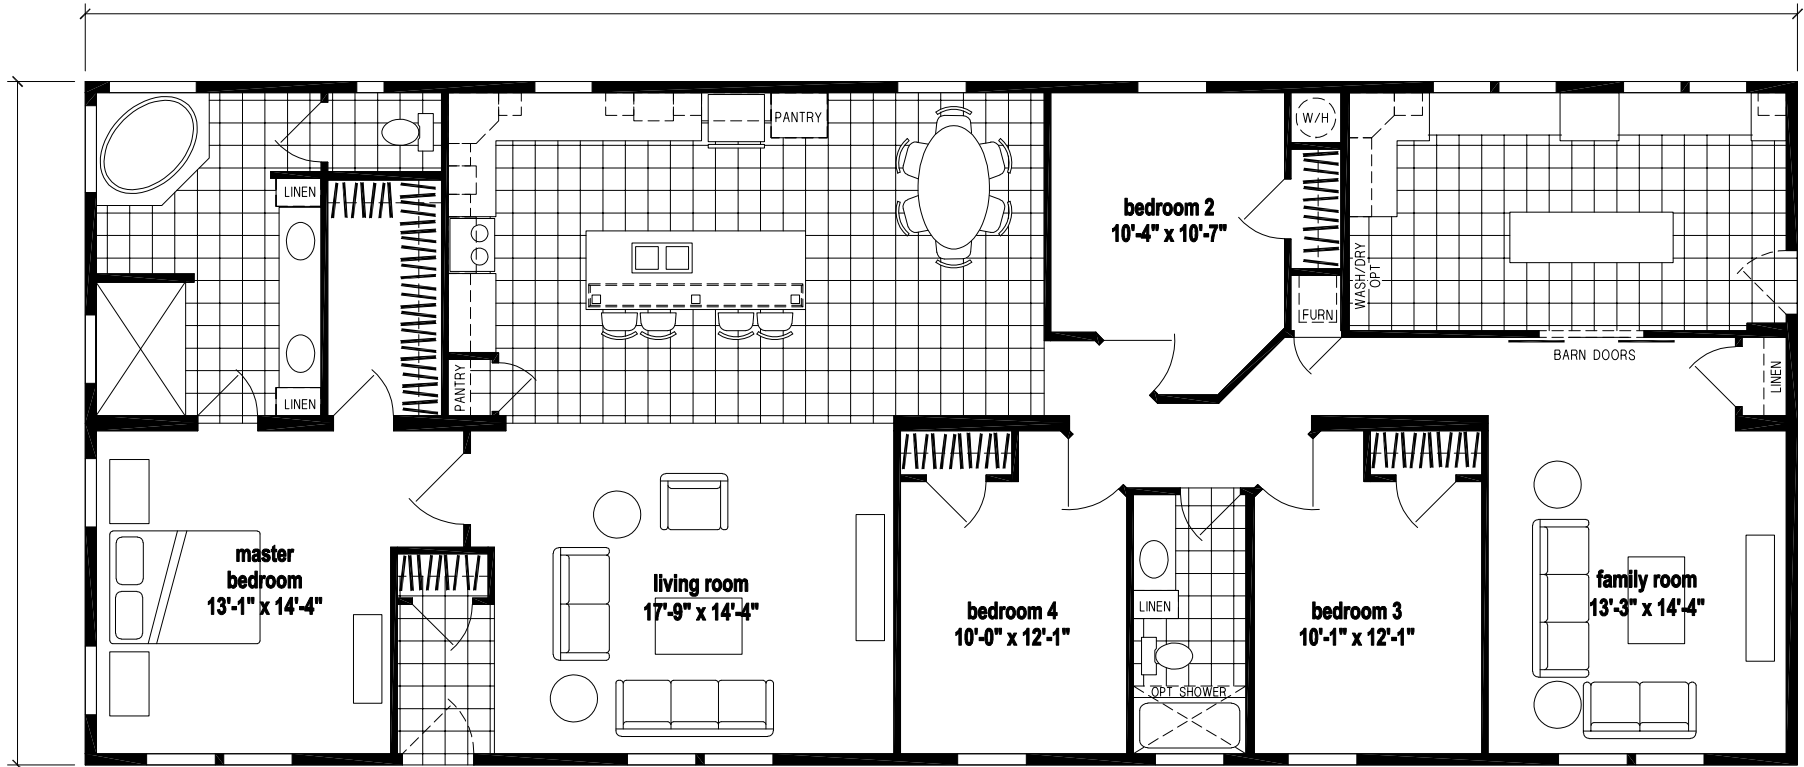

Weskan

Skyliner Series

2,305 SQ. FT. (Approximate) 4 Bedroom, 2 Bath

Factory Expo
"Factory Direct Pricing" HOME CENTERS

Last Updated: 9-19-22

OPTION SLIDING GLASS DOOR

FACTORY EXPO HOME CENTERS
315 W. Skyline Rd.
Arkansas City, KS 67005