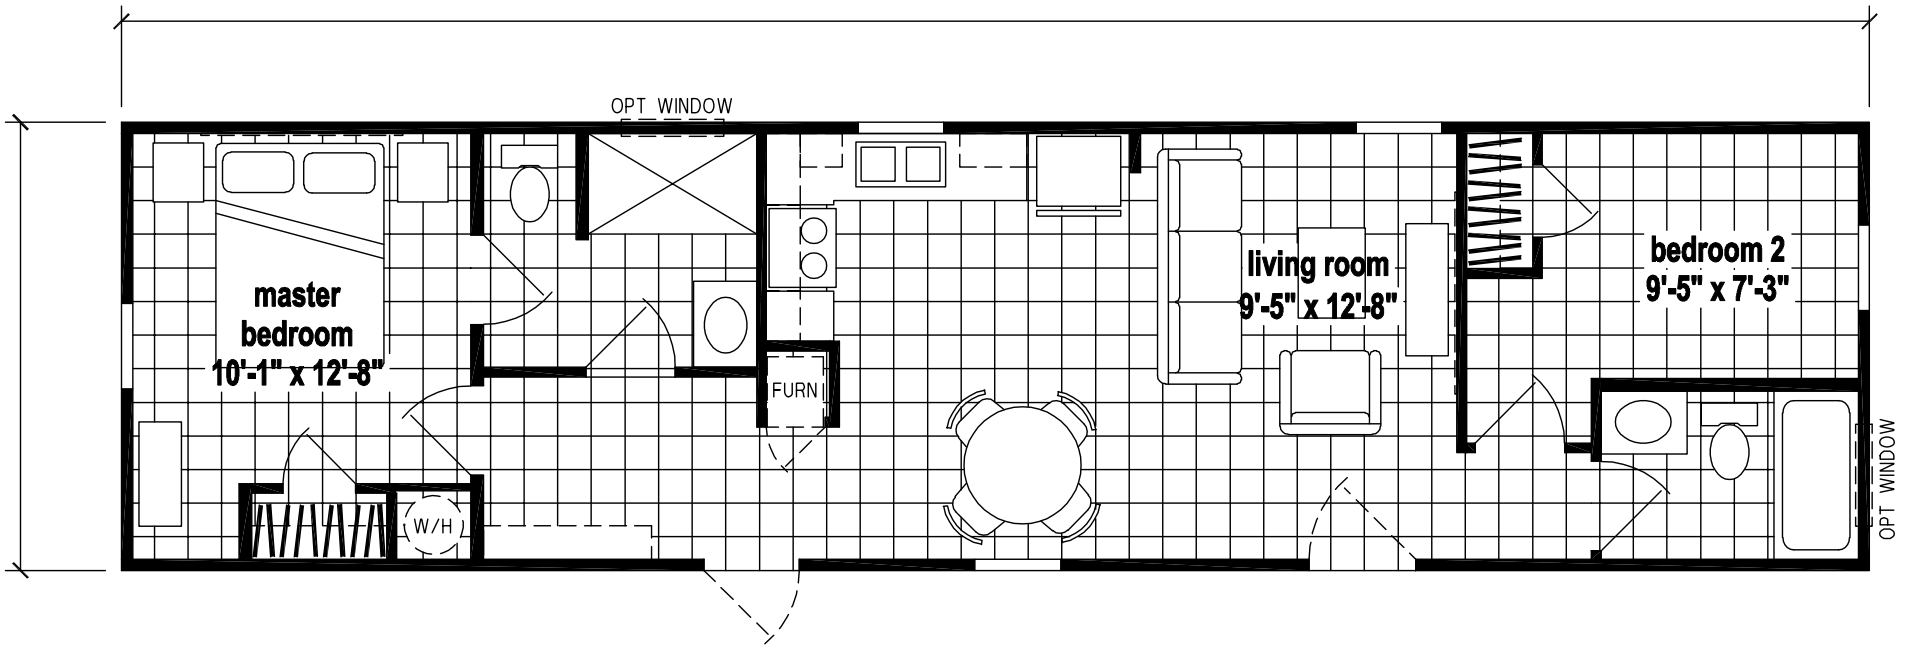

Wilson

Galaxy Series

694 SQ. FT. (Approximate) 2 Bedrooms, 2 Baths

Last Updated: 9-19-22

FACTORY EXPO HOME CENTERS
315 W. Skyline Rd.
Arkansas City, KS 67005

FactoryHomes.com | 1-800-965-0347

IMPORTANT: Alta Cima Corp reserves the right to modify, cancel or substitute products or features of this event at any time without prior notice or obligation. Pictures and other promotional materials are representative and may depict or contain floor plans, square footages, elevations, options, upgrades, extra design features, decorations, floor coverings, specialty light fixtures, custom paint and wall coverings, window treatments, landscaping, sound and alarm systems, furnishings, appliances, and other designer/decorator features and amenities that are not included as part of the home and/or may not be available at all locations. Home, pricing and community information is subject to change, and homes to prior sale, at any time without notice or obligation. ©2020 Alta Cima Corp. All rights reserved.