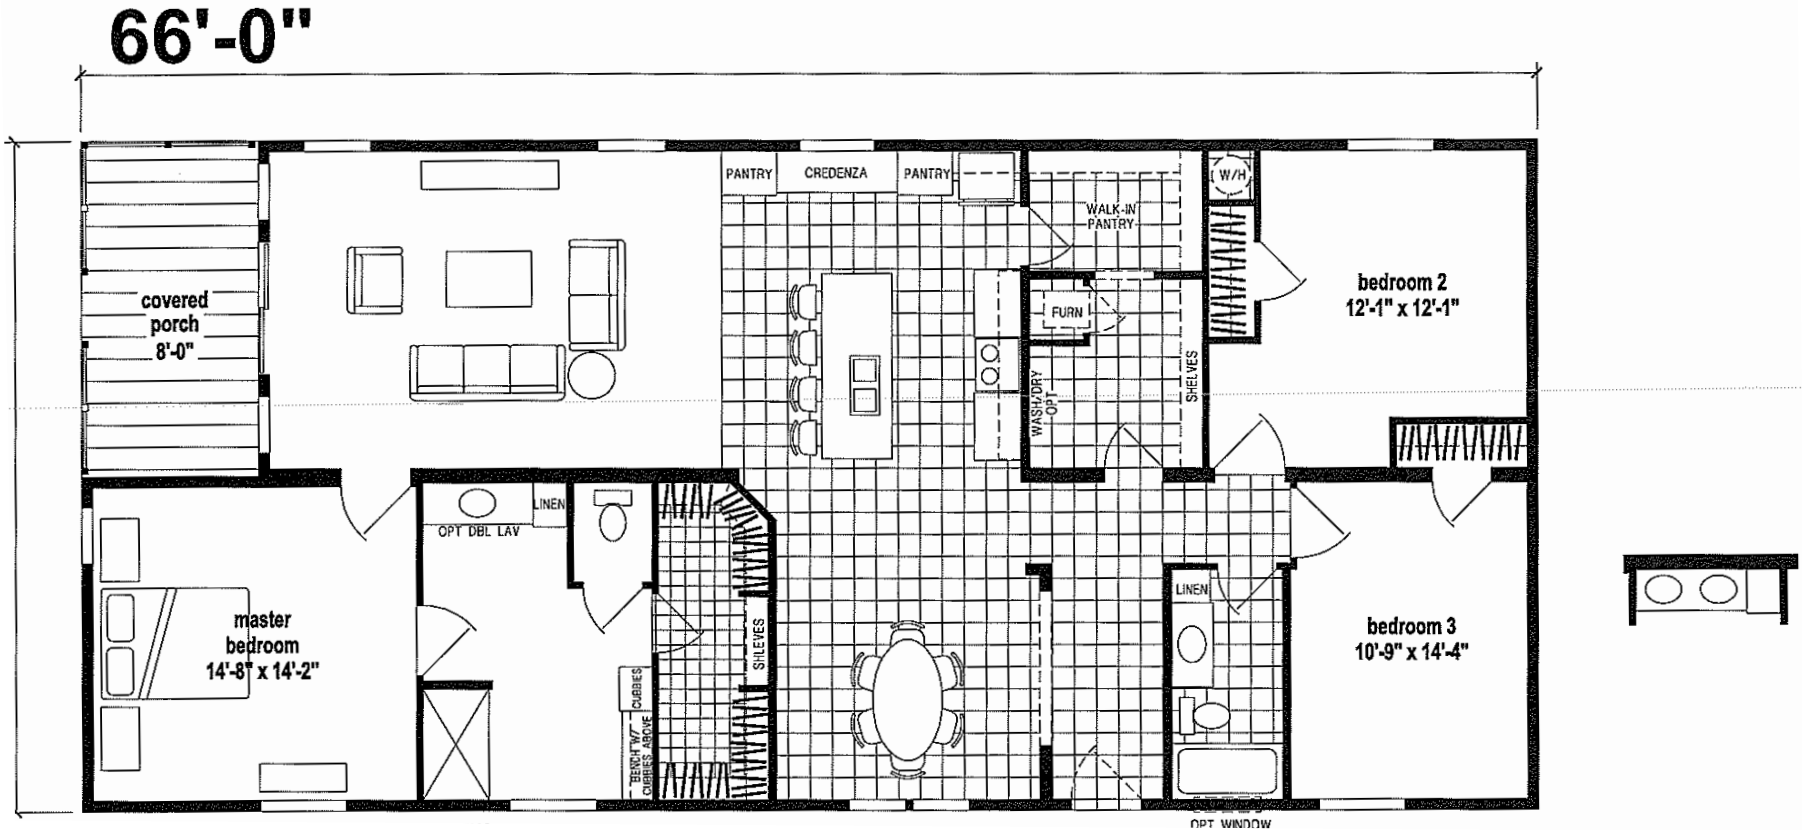

Windom

Prairie Dune Series

2,002 SQ. FT. (Approximate) 3 Bedroom, 2 Bath

Last Updated: 2-21-22

FACTORY EXPO HOME CENTERS
315 W. Skyline Rd.
Arkansas City, KS 67005

FactoryHomes.com | 1-800-965-0347

IMPORTANT: Alta Cima Corp reserves the right to modify, cancel or substitute products or features of this event at any time without prior notice or obligation. Pictures and other promotional materials are representative and may depict or contain floor plans, square footages, elevations, options, upgrades, extra design features, decorations, floor coverings, specialty light fixtures, custom paint and wall coverings, window treatments, landscaping, sound and alarm systems, furnishings, appliances, and other designer/decorator features and amenities that are not included as part of the home and/or may not be available at all locations. Home, pricing and community information is subject to change, and homes to prior sale, at any time without notice or obligation. ©2020 Alta Cima Corp. All rights reserved.